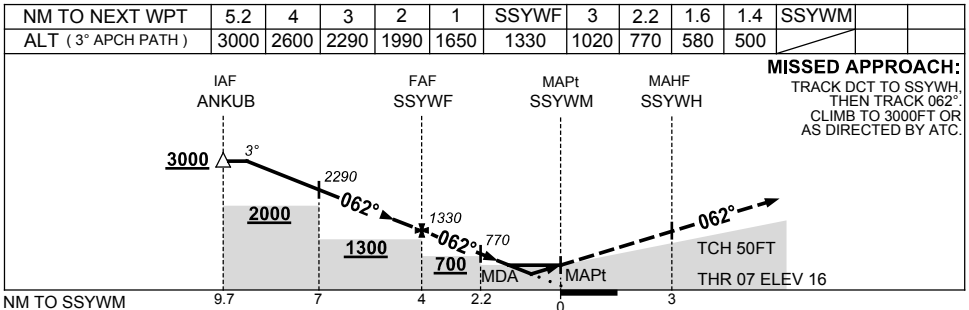

USE QNH

RNP RWY 07

30 NOV 2023

SYDNEY/KINGSFORD SMITH, NSW (YSSY)

NOTES

CATEGORY	A	B	C	D
LNAV/VNAV		500 (484-2.7)		
LNAV		580 (559-3.2)		
CIRCLING *	710 (689-2.4)		1000 (979-4.0)	1000 (979-5.0)
ALTERNATE	(1189-4.4)		(1479-6.0)	(1479-7.0)

1. MAX IAS: ANKUB : 185KT.
 *2. NO CIRCLING BEYOND 3 DME SY EAST OF RWY 16R & NORTH OF RWY 25.

Changes: MISSED APCH ALT, Editorial.

SSYGN05-177