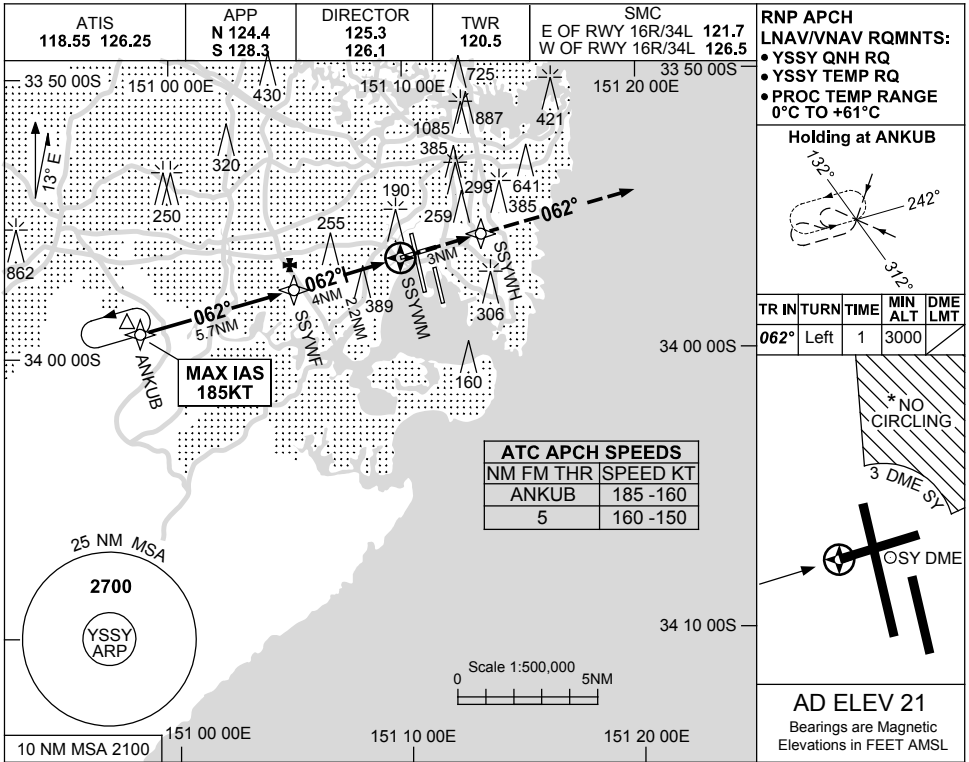

USE QNH

RNP RWY 07

30 NOV 2023

SYDNEY/KINGSFORD SMITH, NSW (YSSY)

NOTES

CATEGORY	A	B	C	D
LNAV/VNAV		500 (484-2.7)		
LNAV		580 (559-3.2)		
CIRCLING *	710 (689-2.4)		1000 (979-4.0)	1000 (979-5.0)
ALTERNATE	(1189-4.4)		(1479-6.0)	(1479-7.0)

1. MAX IAS: ANKUB : 185KT.
 *2. NO CIRCLING BEYOND 3 DME SY EAST OF RWY 16R & NORTH OF RWY 25.

Changes: MISSED APCH ALT, Editorial.

SSYGN05-177