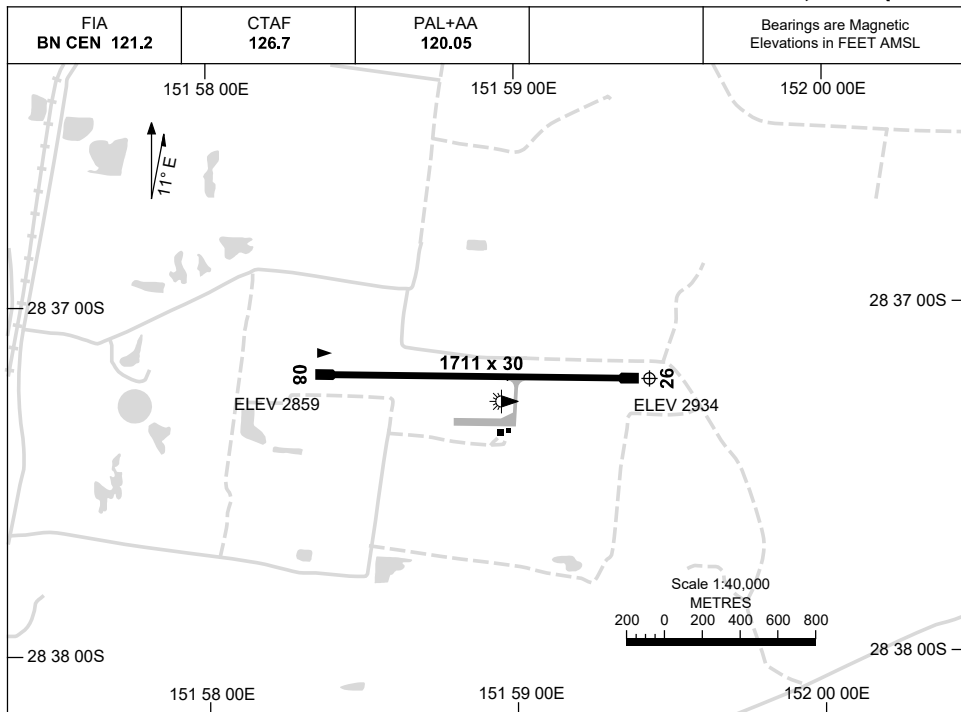

1 DEC 2022

AD ELEV 2934
28 37 13S 151 59 26E

AERODROME CHART
STANTHORPE, QLD (YSPE)

	AERODROME LIGHTING
RWY	TAXIWAY : BLUE EDGE RL : PAL+AA 120.05
08 <small>080</small>	LIRL
<small>260</small> 26	LIRL

NOTES

1. BN CEN FIA 121.2 AVBL IN CIRCUIT AREA.

Changes: PTBL REMOVED.

SPEAD01-173