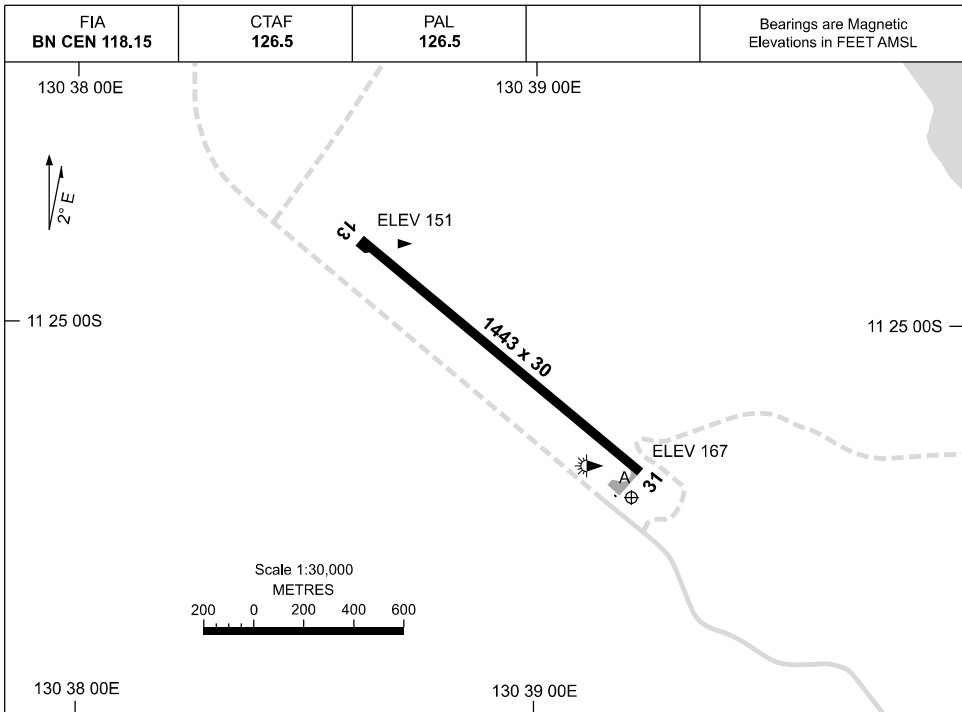

27 NOV 2025

AD ELEV 173
11 25 22S 130 39 13E

AERODROME CHART
SNAKE BAY, NT (YSNK)

	AERODROME LIGHTING
RWY	TAXIWAY: BLUE EDGE RL : PAL 126.5 (EMERG ONLY)
13 <small>128</small>	LIRL
<small>308</small> 31	LIRL

NOTES

1. FIA FREQ 118.15 AVBL IN CIRCUIT AREA.

Changes: MAG VAR, RWY BRG.

SNKAD01-185