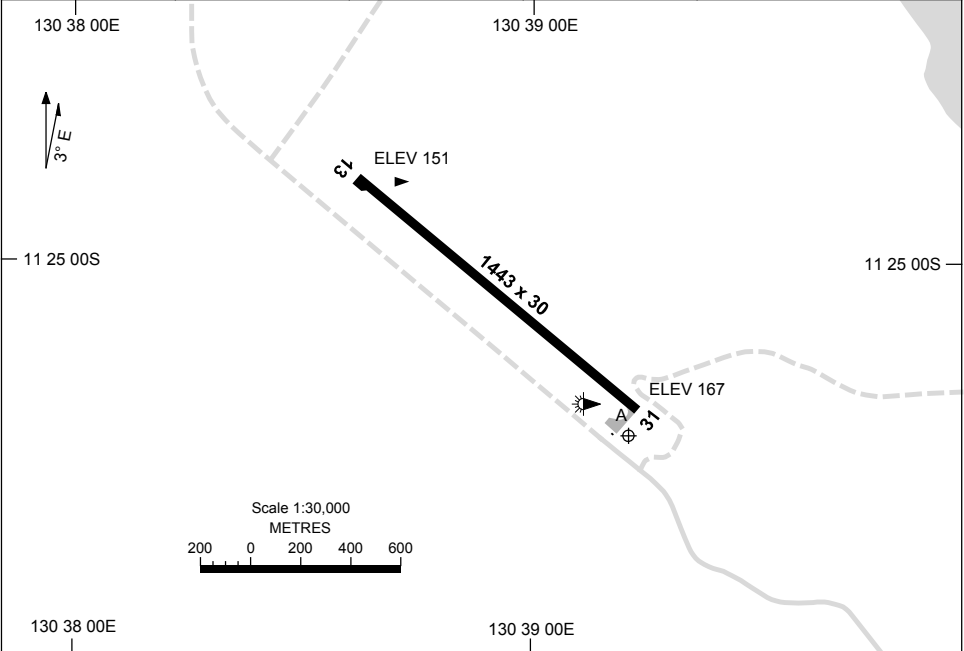

15 JUN 2023

AD ELEV 173
11 25 22S 130 39 13E

AERODROME CHART
SNAKE BAY, NT (YSNK)

FIA BN CEN 118.15	CTAF 126.5	PAL 126.5		Bearings are Magnetic Elevations in FEET AMSL
----------------------	---------------	--------------	--	--

	AERODROME LIGHTING	
RWY	TAXIWAY: BLUE EDGE RL : PAL 126.5 (EMERG ONLY)	
13 ¹²⁷	LIRL	
³⁰⁷ 31	LIRL	

NOTES

1. FIA FREQ 118.15 AVBL IN CIRCUIT AREA.

Changes: THR ELEV.

SNKAD01-175