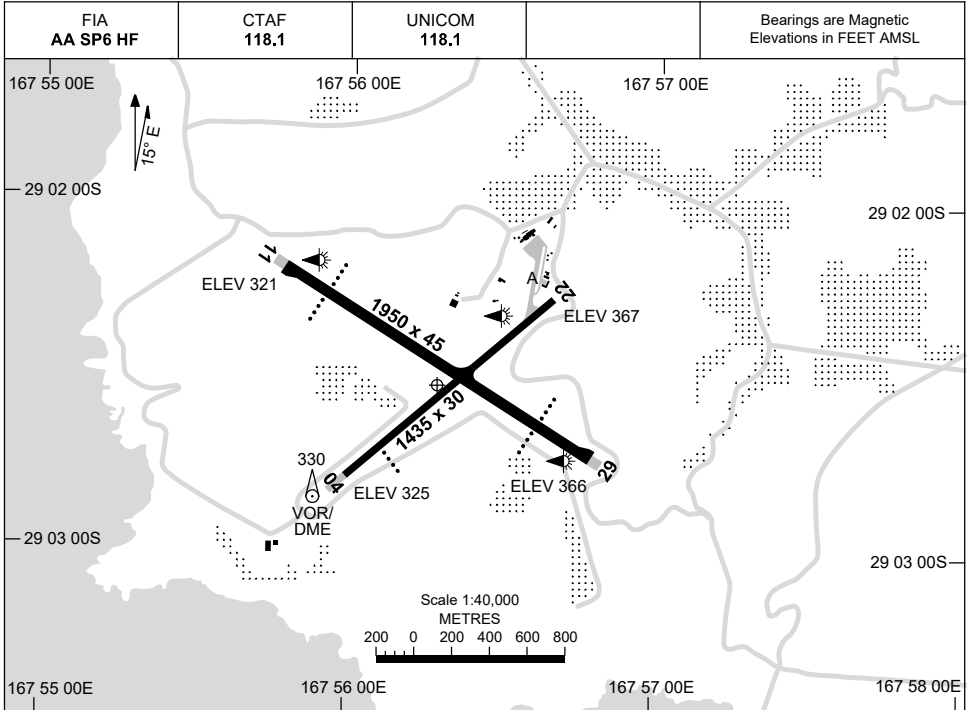

15 JUN 2023

AD ELEV 371
29 02 33S 167 56 17E

AERODROME CHART
NORFOLK ISLAND, (YSNF)

AERODROME LIGHTING	
RWY	ABN : ALT W/G 8 SEC TAXIWAY : BLUE EDGE RL : SDBY (11 SEC) , PTBL (EMERG ONLY, 90 MIN PN)
11 <small>107</small>	PAPI 3.0° 50FT MIRL RTIL PTBL
<small>287</small> 29	PAPI 3.0° 50FT MIRL RTIL PTBL
04 <small>035</small>	PAPI RIGHT SIDE 3.0° 50FT LIRL RTIL PTBL
<small>215</small> 22	LIRL PTBL

NOTES

1. PARKING BAY CO-ORDINATES:

BAY 1	29 02 08.70S 167 56 35.52E
BAY 1A	29 02 09.25S 167 56 35.51E
BAY 2	29 02 07.44S 167 56 37.31E

2. AWIS (PHONE) 02 9353 6443

Changes: RWY 11/29 TURNING NODES.

SNFAD01-175