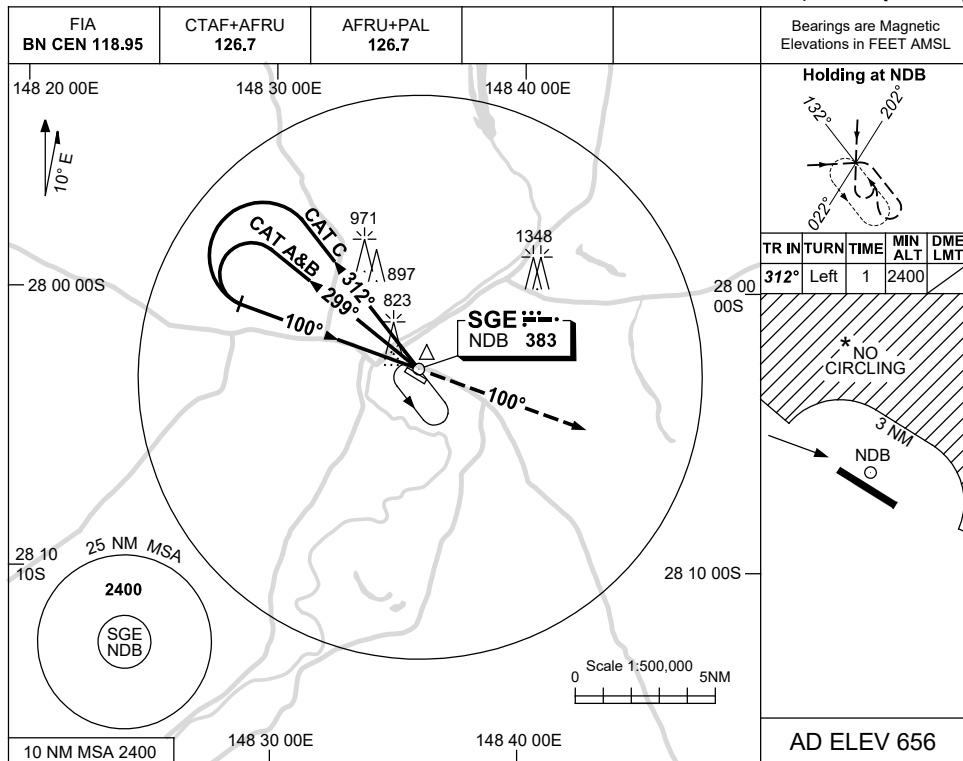

USE QNH

NDB RWY 11
SAINT GEORGE, QLD (YSGE)

7 NOV 2019

DME DIST															
ALT				NOT APPLICABLE											

NOTES

CATEGORY	A	B	C	D
S-I NDB	1250 (594-3.4)			NOT APPLICABLE
CIRCLING *	1250 (594-2.4)	1350 (694-4.0)		
ALTERNATE	(1094-4.4)		(1194-6.0)	

- MAX IAS: INITIAL : 210KT.
- NO CIRCLING BEYOND 3NM NORTH OF RWY 11/29.

Changes: LOCATION NAME, COORD FORMAT.

SGENB01-161