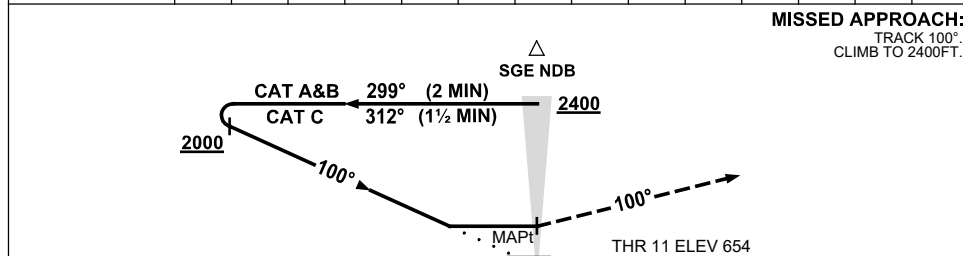

USE QNH

NDB RWY 11
SAINT GEORGE, QLD (YSGE)

7 NOV 2019

DME DIST															
ALT				NOT APPLICABLE											

NOTES

CATEGORY	A	B	C	D
S-I NDB	1250 (594-3.4)			NOT APPLICABLE
CIRCLING *	1250 (594-2.4)	1350 (694-4.0)		
ALTERNATE	(1094-4.4)		(1194-6.0)	

- MAX IAS: INITIAL : 210KT.
- NO CIRCLING BEYOND 3NM NORTH OF RWY 11/29.

Changes: LOCATION NAME, COORD FORMAT.

SGENB01-161