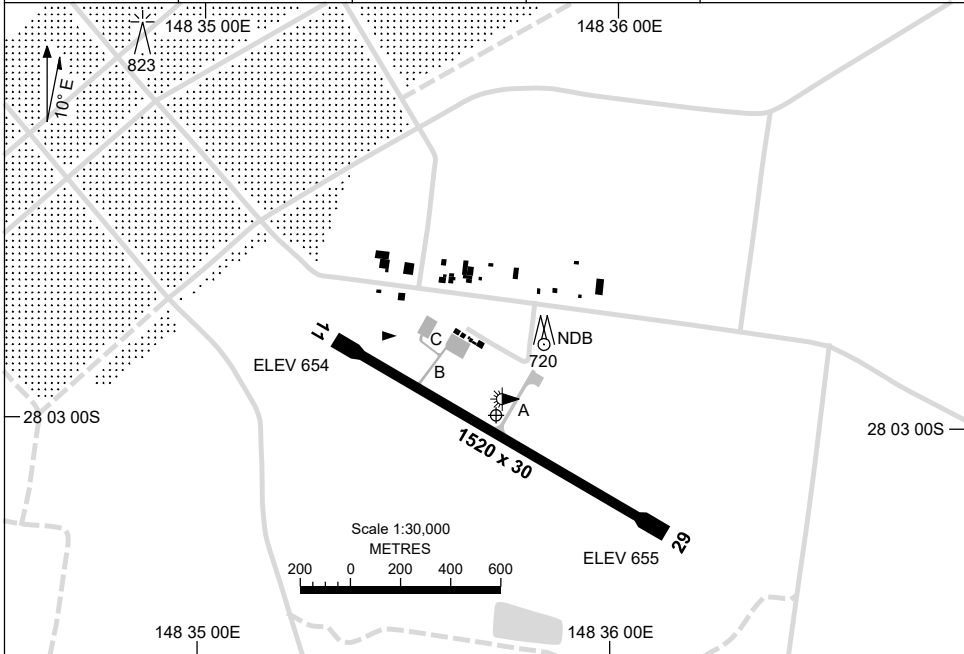

30 NOV 2023

AD ELEV 656
28 02 59S 148 35 43E

**AERODROME CHART
SAINT GEORGE, QLD (YSGE)**

FIA BN CEN 118.95	CTAF+AFRU 126.7	AFRU+PAL 126.7		Bearings are Magnetic Elevations in FEET AMSL
----------------------	--------------------	-------------------	--	--

	AERODROME LIGHTING	
RWY	TAXIWAY : BLUE EDGE RL : AFRU+PAL 126.7 , SDBY (15 SEC)	
11 ¹¹¹	LIRL	
²⁹¹ 29	LIRL	

NOTES

Changes: TWY, APN, REMOVED PTBL LIGHTING.

SGEAD01-177