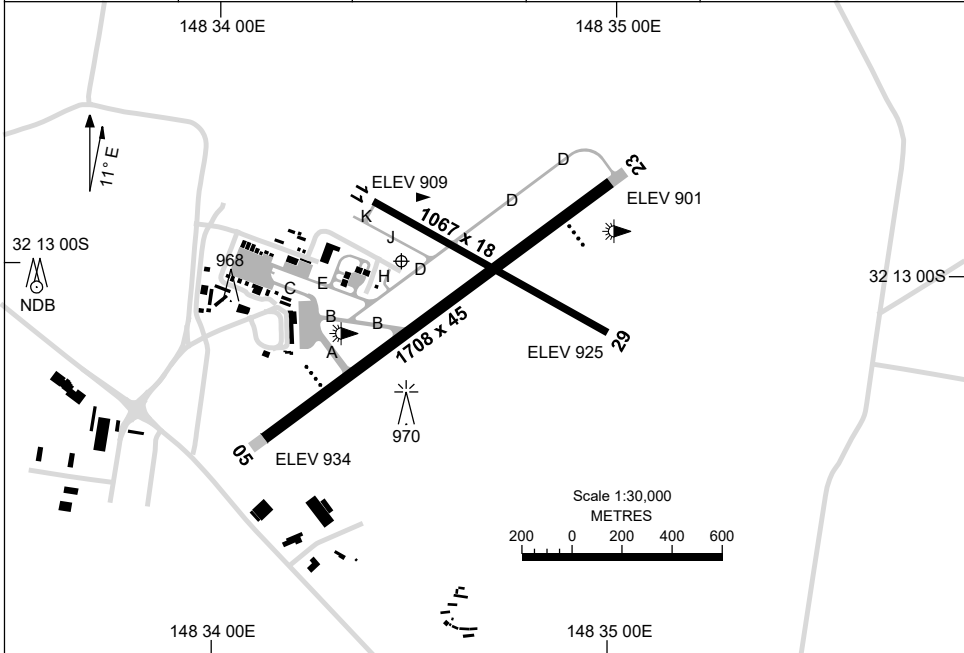

21 MAR 2024

AD ELEV 935
32 13 00S 148 34 29E

AERODROME CHART
DUBBO, NSW (YSDU)

AWIS 122.975	FIA ML CEN 123.9	CTAF+AFRU 134.0	PAL 121.3	Bearings are Magnetic Elevations in FEET AMSL
-----------------	---------------------	--------------------	--------------	--

RWY	AERODROME LIGHTING	
		TAXIWAY : BLUE EDGE , TWY A&B RL : PAL 121.3 , SDBY (9 SEC)
05 ⁰⁴³	PAPI 3.0° 46FT LIRL	
²²³ 23	PAPI 3.0° 46FT LIRL	
11 ¹⁰⁸	NIL	
²⁸⁸ 29	NIL	

NOTES

1. AWIS REQUIRES 1 SEC PULSE TO ACTIVATE.