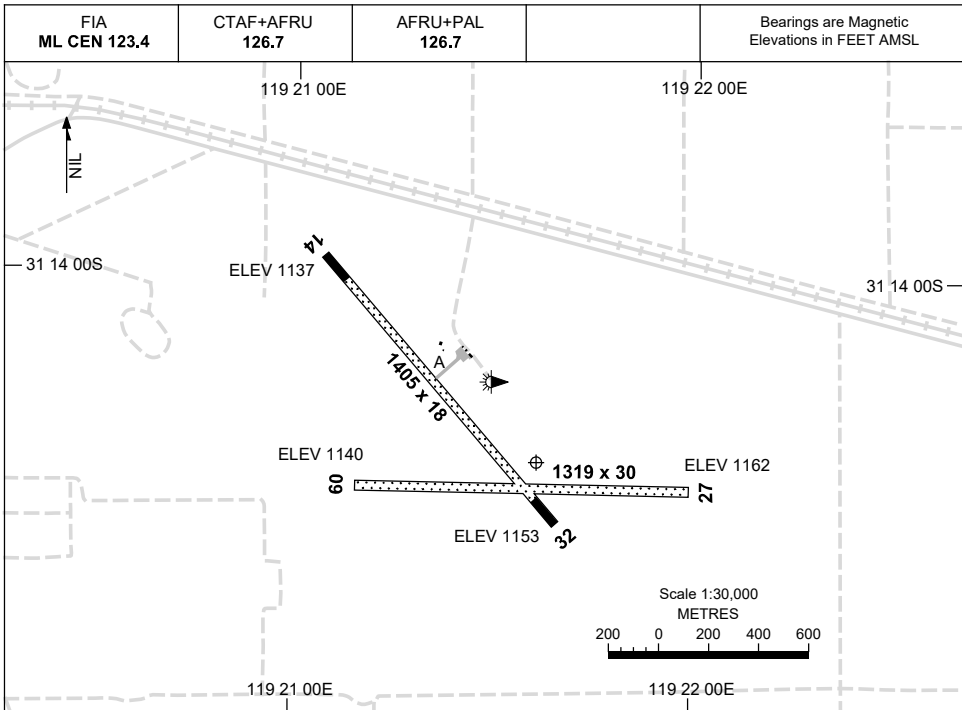

8 SEP 2022

AD ELEV 1163
31 14 25S 119 21 35E

AERODROME CHART
SOUTHERN CROSS, WA (YSCR)

NOTES

1. AWIS (PHONE) 08 6216 2637
2. FIA FREQ 123.4 AVBL CIRCUIT AREA.

Changes: NOTES.

SCRAD01-172