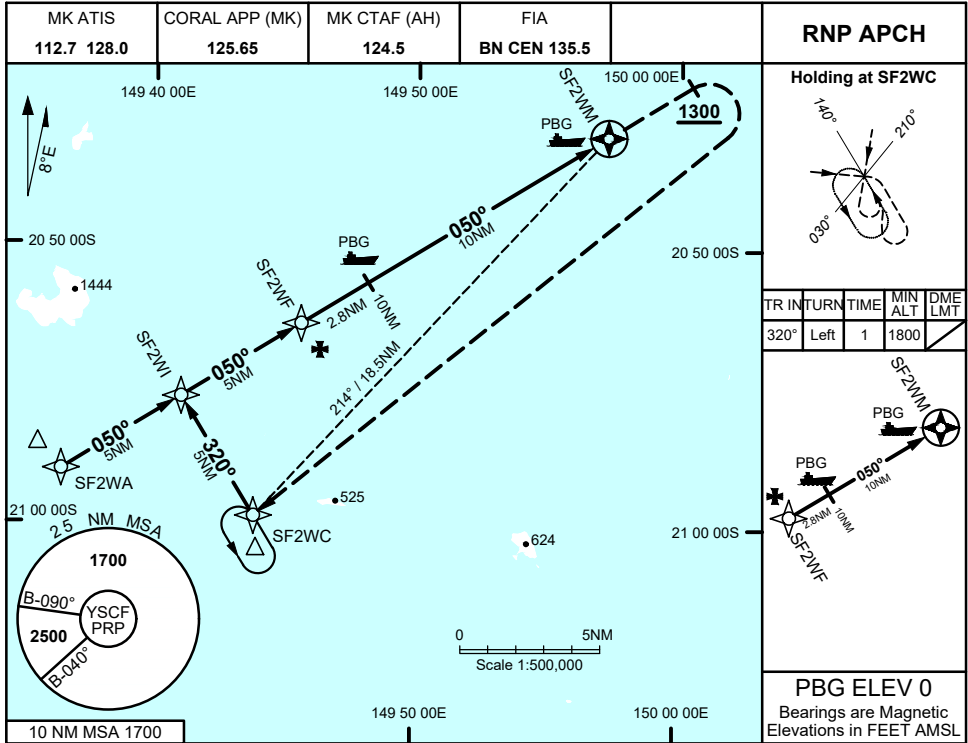

FOR CASA APPROVED OPERATORS ONLY

USE QNH

RNP 050

15 JUN 2023

SCAWFELL ISLAND, QLD (YSCF)

| | | | | | | | | | | |
|--------------------|------|-------|------|-----|-----|-------|--|--|--|--|
| NM TO NEXT WPT | 0.9 | SF2WF | 12 | 11 | 10 | SF2WM | | | | |
| ALT (3° APCH PATH) | 1800 | 1500 | 1240 | 920 | 600 | | | | | |

NOTES

- MAPt LOCATED AT PRP:
(S20 46 01, E149 57 13)
- REMOTE ALTIMETER
SETTING SOURCE YBMK.

| CATEGORY | H |
|-----------------------|------------------------|
| LNAV (YMBK QNH) (VAA) | 680 (680 - 2.2) |
| LNAV (AREA QNH) (VAA) | 600 (600 - 2.1) |
| ALTERNATE | (1100 - 4.1) |