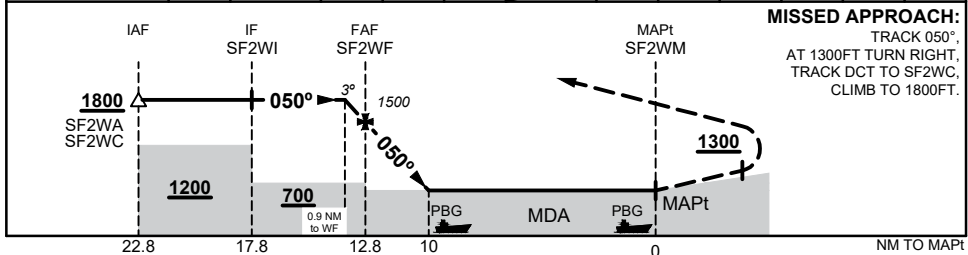

FOR CASA APPROVED OPERATORS ONLY

USE QNH

RNP 050

15 JUN 2023

SCAWFELL ISLAND, QLD (YSCF)

| | | | | | | | | | | |
|--------------------|------|-------|------|-----|-----|-------|--|--|--|--|
| NM TO NEXT WPT | 0.9 | SF2WF | 12 | 11 | 10 | SF2WM | | | | |
| ALT (3° APCH PATH) | 1800 | 1500 | 1240 | 920 | 600 | | | | | |

NOTES

- MAPt LOCATED AT PRP:
(S20 46 01, E149 57 13)
- REMOTE ALTIMETER
SETTING SOURCE YBMK.

| CATEGORY | H |
|-----------------------|------------------------|
| LNAV (YMBK QNH) (VAA) | 680 (680 - 2.2) |
| LNAV (AREA QNH) (VAA) | 600 (600 - 2.1) |
| ALTERNATE | (1100 - 4.1) |