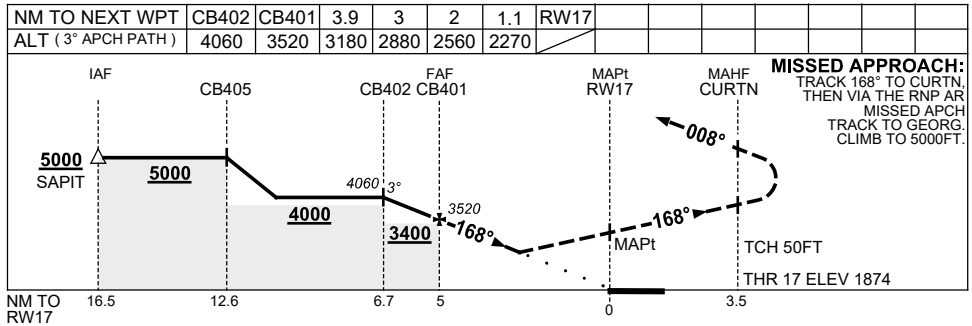

FOR CASA APPROVED OPERATORS ONLY

USE QNH

RNP Y RWY 17 (AR)

CANBERRA, ACT (YSCB)

2 DEC 2021

**RNP AR APCH**

- RF RQ
- YSCB QNH RQ
- YSCB TEMP RQ
- PROC TEMP RANGE -10°C TO +45°C

**AD ELEV 1886**  
Bearings are Magnetic  
Elevations in FEET AMSL

**MISSED APPROACH:**  
TRACK 168° TO CURTAN,  
THEN VIA THE RNP AR  
MISSED APCH  
TRACK TO GEORG.  
CLIMB TO 5000FT.

TCH 50FT  
THR 17 ELEV 1874

**NOTES**

1. COLOUR: SEE SPEC NOTICES.

CATEGORY	A	B	C	D
RNP (0.3)		3180 (1306-5.0)		
RNP (0.11)		2270 (396-2.2)		
CIRCLING	NOT AUTHORISED			
ALTERNATE	(1864-4.4)		(2094-6.0)	(2234-7.0)