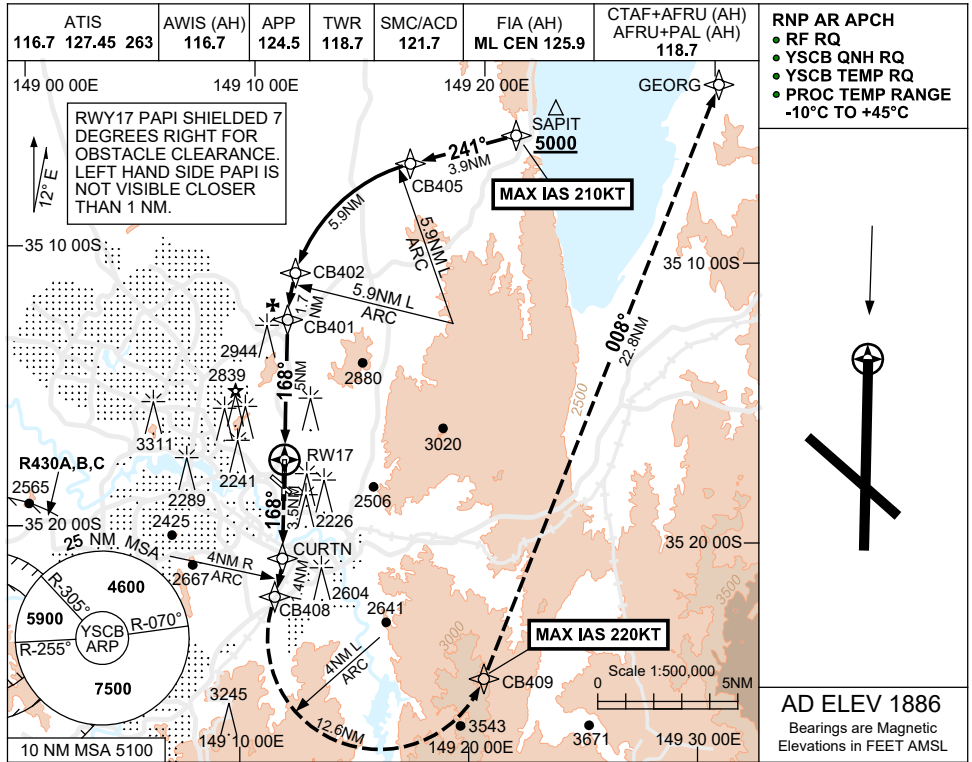

FOR CASA APPROVED OPERATORS ONLY

USE QNH

RNP Y RWY 17 (AR)

CANBERRA, ACT (YSCB)

2 DEC 2021

**RNP AR APCH**

- RF RQ
- YSCB QNH RQ
- YSCB TEMP RQ
- PROC TEMP RANGE -10°C TO +45°C

**AD ELEV 1886**  
Bearings are Magnetic  
Elevations in FEET AMSL

**MISSED APPROACH:**  
TRACK 168° TO CURTAN,  
THEN VIA THE RNP AR  
MISSED APCH  
TRACK TO GEORG.  
CLIMB TO 5000FT.

TCH 50FT  
THR 17 ELEV 1874

**NOTES**

1. COLOUR: SEE SPEC NOTICES.

CATEGORY	A	B	C	D
RNP (0.3)		3180 (1306-5.0)		
RNP (0.11)		2270 (396-2.2)		
CIRCLING	NOT AUTHORISED			
ALTERNATE	(1864-4.4)		(2094-6.0)	(2234-7.0)