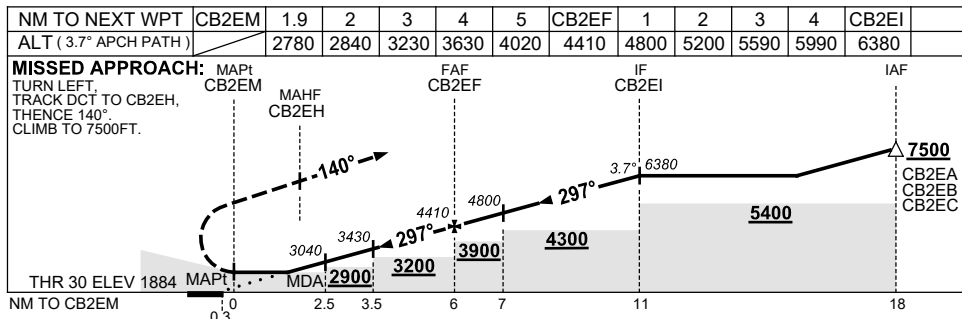

USE QNH

RNP RWY 30

30 NOV 2023

CANBERRA, ACT (YSCB)

NOTES

1. MAX IAS:
MAP TURN: 150KT.
- * 2. NO CIRCLING
BEYOND 4NM WEST
OF RWY 17/35.
- # 3. APCH PATH ANGLE
DOES NOT COINCIDE
WITH PAPI ON GLIDE
SLOPE INDICATION.
4. COLOUR: SEE
SPEC NOTICES.