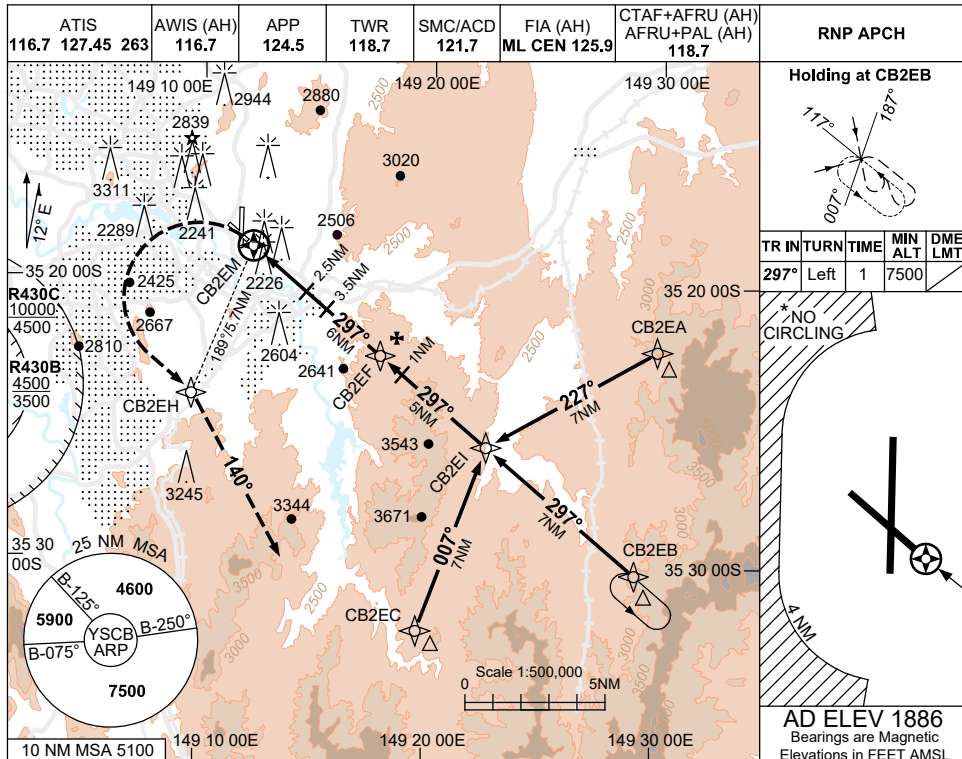

USE QNH

RNP RWY 30

30 NOV 2023

CANBERRA, ACT (YSCB)

NOTES

1. MAX IAS:
MAP TURN: 150KT.
- * 2. NO CIRCLING
BEYOND 4NM WEST
OF RWY 17/35.
- # 3. APCH PATH ANGLE
DOES NOT COINCIDE
WITH PAPI ON GLIDE
SLOPE INDICATION.
4. COLOUR: SEE
SPEC NOTICES.

CATEGORY	A	B	C	D
LNAV	2780 (896-4.2)		NOT APPLICABLE	
CIRCLING *	3350 (1464-2.4)			
ALTERNATE	(1964-4.4)			

Changes: THR ELEV, WPT NAMING CONVENTION, NEW LOGO, Editorial.

SCBGN01-177