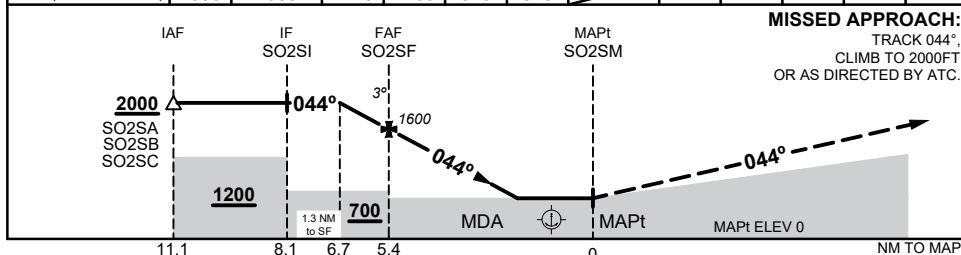

FOR CASA APPROVED OPERATORS ONLY

USE QNH

RNP 044

SEABUOY, WA (YSBY)

21 MAR 2024

NM TO NEXT WPT	1.3	SO2SF	5	4	3	2	SO2SM				
ALT (3° APCH PATH)	2000	1600	1470	1160	840	520					

NOTES

CATEGORY	H
YPKA QNH	520 (520 - 2.5)
AREA QNH	600 (600 - 2.5)
ALTERNATE	(1100 - 4.5)

1. MAX IAS:
INITIAL : 90KTS
HOLDING : 90 KTS
2. MAPt LOCATED 1.0 NM FROM SEABUOY
3. REMOTE ALTIMETER
SETTING SOURCE YPKA
4. PRP (S20 24 49, E116 43 47)

Changes: YPKA CTR, CTA, Editorial

SBYGN01-178

FOR CASA APPROVED OPERATORS ONLY