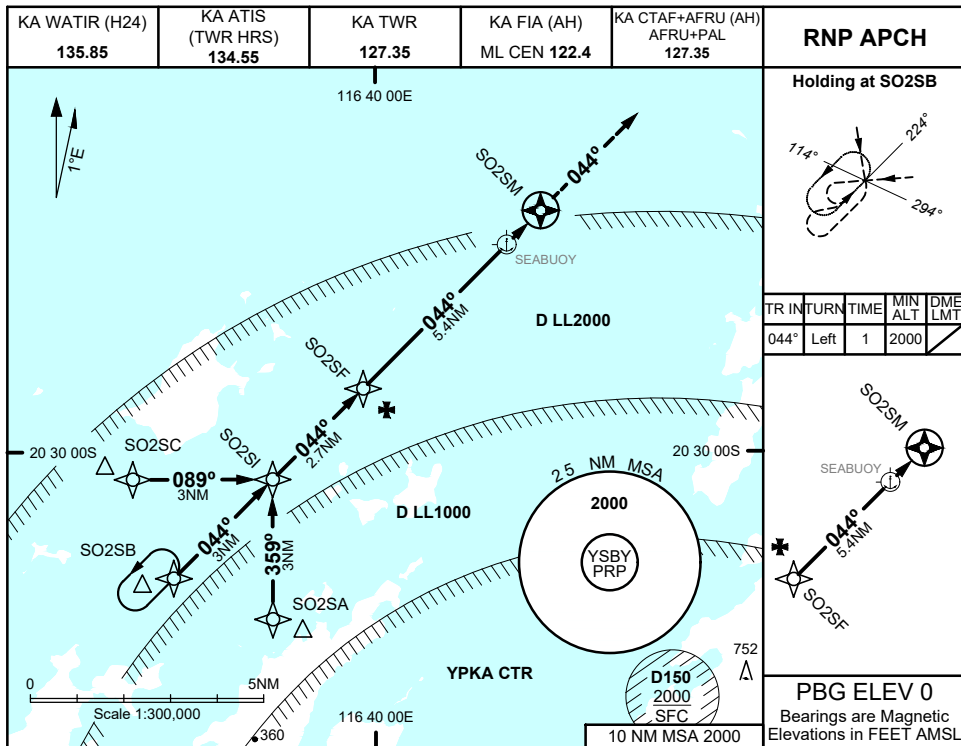

FOR CASA APPROVED OPERATORS ONLY

USE QNH

RNP 044

SEABUOY, WA (YSBY)

21 MAR 2024

NM TO NEXT WPT	1.3	SO2SF	5	4	3	2	SO2SM				
ALT (3° APCH PATH)	2000	1600	1470	1160	840	520					

NOTES

CATEGORY	H
YPKA QNH	520 (520 - 2.5)
AREA QNH	600 (600 - 2.5)
ALTERNATE	(1100 - 4.5)

1. MAX IAS:
INITIAL : 90KTS
HOLDING : 90 KTS
2. MAPt LOCATED 1.0 NM FROM SEABUOY
3. REMOTE ALTIMETER
SETTING SOURCE YPKA
4. PRP (S20 24 49, E116 43 47)

Changes: YPKA CTR, CTA, Editorial

SBYGN01-178

FOR CASA APPROVED OPERATORS ONLY