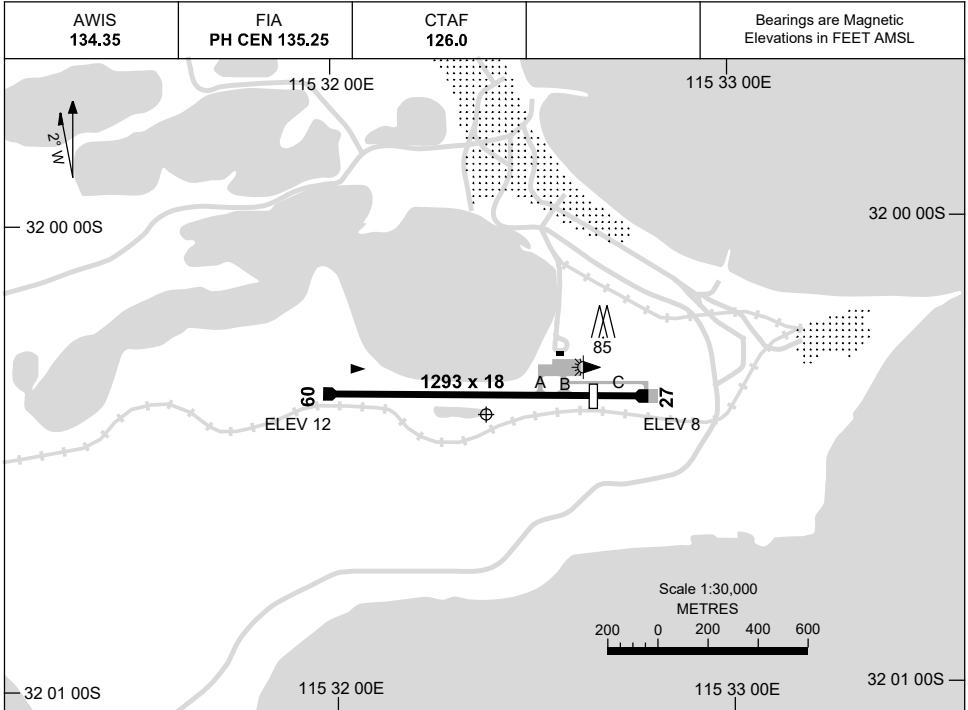

15 JUN 2023

AD ELEV 12
32 00 24S 115 32 23E

AERODROME CHART
ROTTNEST ISLAND, WA (YRTI)

| | |
|------------------------------|--|
| | AERODROME LIGHTING |
| RWY | RL : EMERGENCY ONLY (ARO : 0419 577 426) |
| 09 <small>092</small> | LIRL |
| <small>272</small> 27 | LIRL |