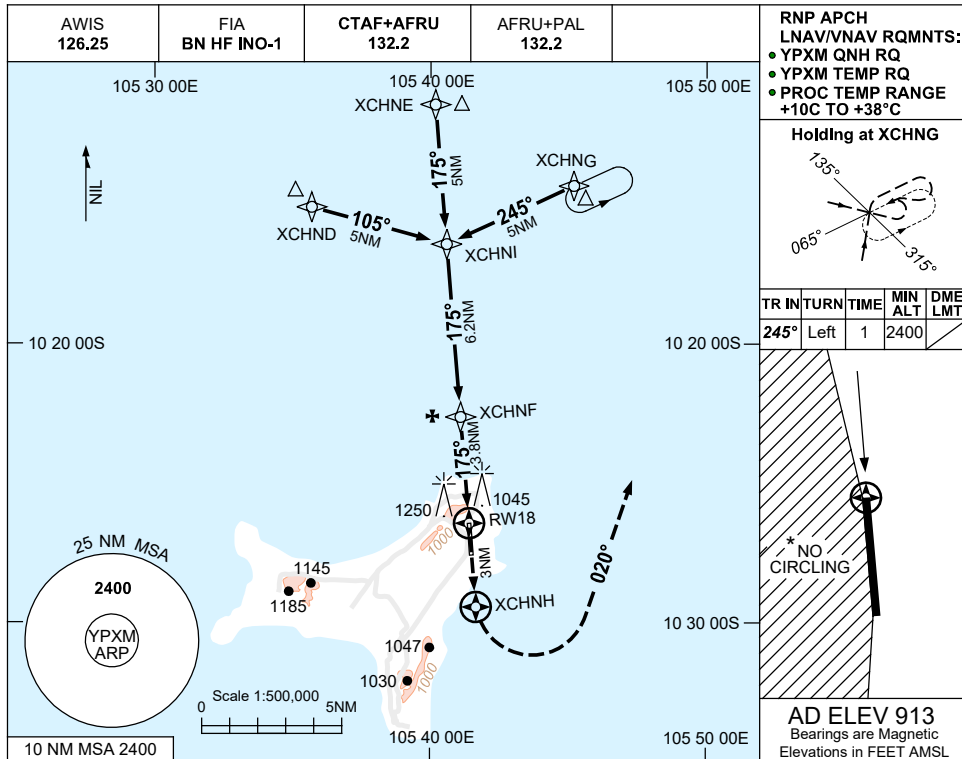

USE QNH CHRISTMAS ISLAND, AUSTRALIA (YPXM)

7 SEP 2023

RNP RWY 18

CATEGORY	A	B	C	D
LNAV/VNAV	1330 (418-2.2)			
LNAV	1520 (607-3.2)			
CIRCLING*	1650 (737-2.4)	1750 (837-4.0)	1750 (837-5.0)	
ALTERNATE	(1237-4.4)	(1337-6.0)	(1337-7.0)	

- NOTES**
- MAX IAS:
INITIAL : 210KT.
 - NO CIRCLING WEST OF RWY 18/36.
 - COLOUR: SEE SPEC NOTICES.

Changes: CHART TITLE, PBN SPECIFICATION BOX, Editorial.

PXMGN01-176