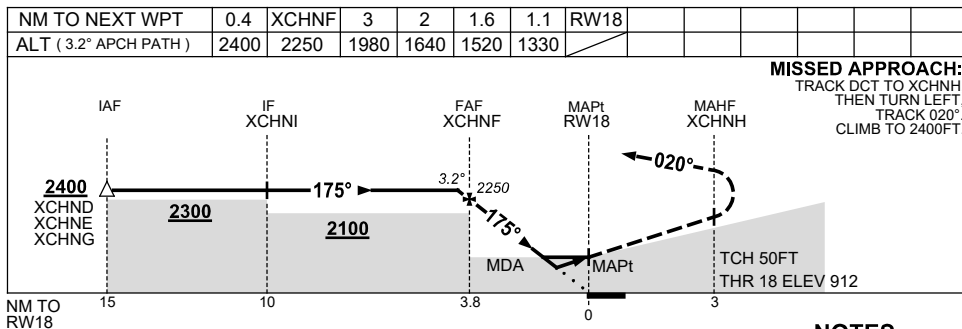

USE QNH CHRISTMAS ISLAND, AUSTRALIA (YPXM)

7 SEP 2023

RNP RWY 18

CATEGORY	A	B	C	D
LNAV/VNAV	1330 (418-2.2)			
LNAV	1520 (607-3.2)			
CIRCLING*	1650 (737-2.4)	1750 (837-4.0)	1750 (837-5.0)	
ALTERNATE	(1237-4.4)	(1337-6.0)	(1337-7.0)	

- NOTES**
- MAX IAS:
INITIAL : 210KT.
 - NO CIRCLING WEST OF RWY 18/36.
 - COLOUR: SEE SPEC NOTICES.

Changes: CHART TITLE, PBN SPECIFICATION BOX, Editorial.

PXMGN01-176