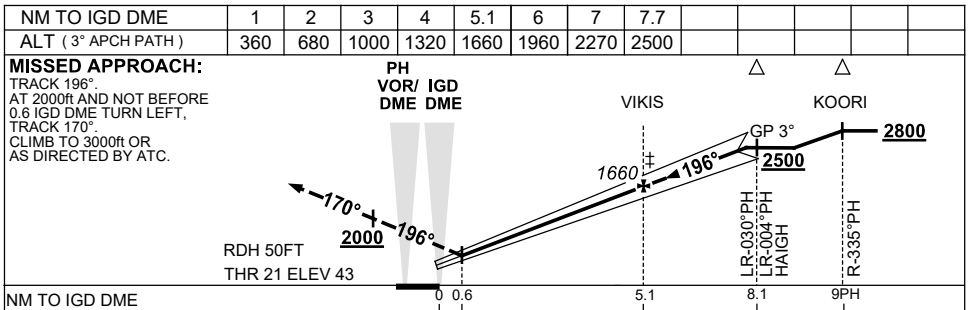

21 MAR 2024

NOTES

1. MAX IAS: HAIGH : 185KT.
- #2. SPECIAL AIRCREW & ACFT CERTIFICATION REQUIRED.
- #3. ACFT MAY BE RADAR VECTORED TO FNA.
- \$4. CAT A-C 350RVR CAT D 400RVR.
5. COLOUR: SEE SPEC NOTICES.