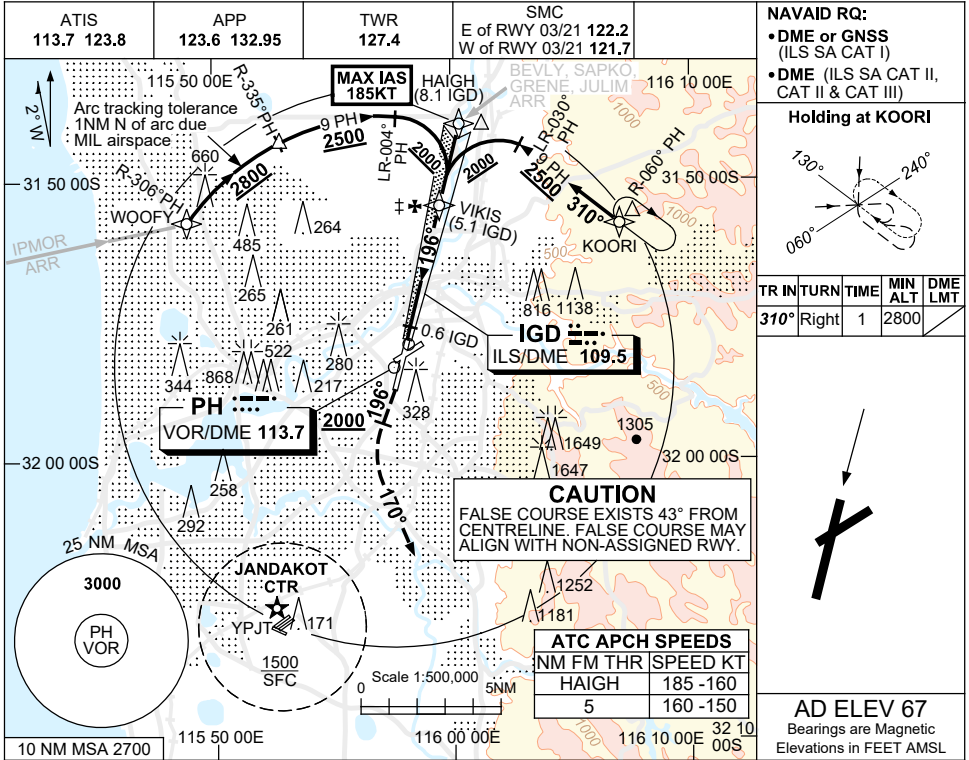

21 MAR 2024

NOTES

1. MAX IAS: HAIGH : 185KT.
- #2. SPECIAL AIRCREW & ACFT CERTIFICATION REQUIRED.
- #3. ACFT MAY BE RADAR VECTORED TO FNA.
- \$4. CAT A-C 350RVR CAT D 400RVR.
5. COLOUR: SEE SPEC NOTICES.