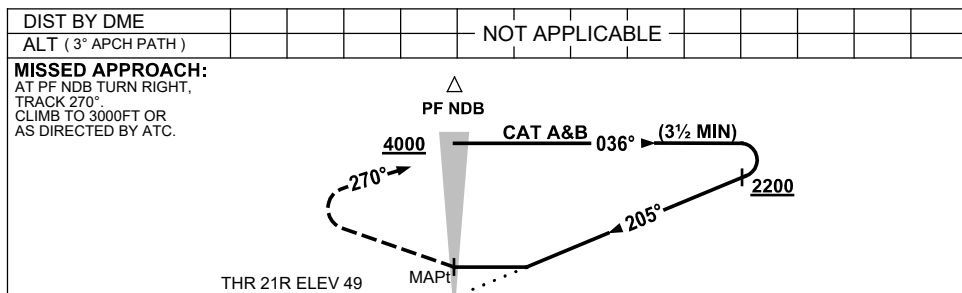

USE QNH

NDB-Y RWY 21R

25 MAR 2021

ADELAIDE/PARAFIELD, SA (YPPF)

NM to AD DME

NOTES

CATEGORY	A	B	C	D
S-I NDB	1580 (1531-5.0)		NOT APPLICABLE	
CIRCLING *	1580 (1523-2.4)			
ALTERNATE	(2023-4.4)			

1. MAX IAS:
INITIAL:
CAT A&B 140KT.
HOLDING: 150KT.
- *2. NO CIRCLING EAST OF RWY 03L/21R.
3. PROC NOT AVBL FOR TRAINING.

Changes: EDINBURGH AIRPORT RWY DEPICTION, COORD FMT, 249FT OBST ADDED, Editorial.

PPFNB01-166