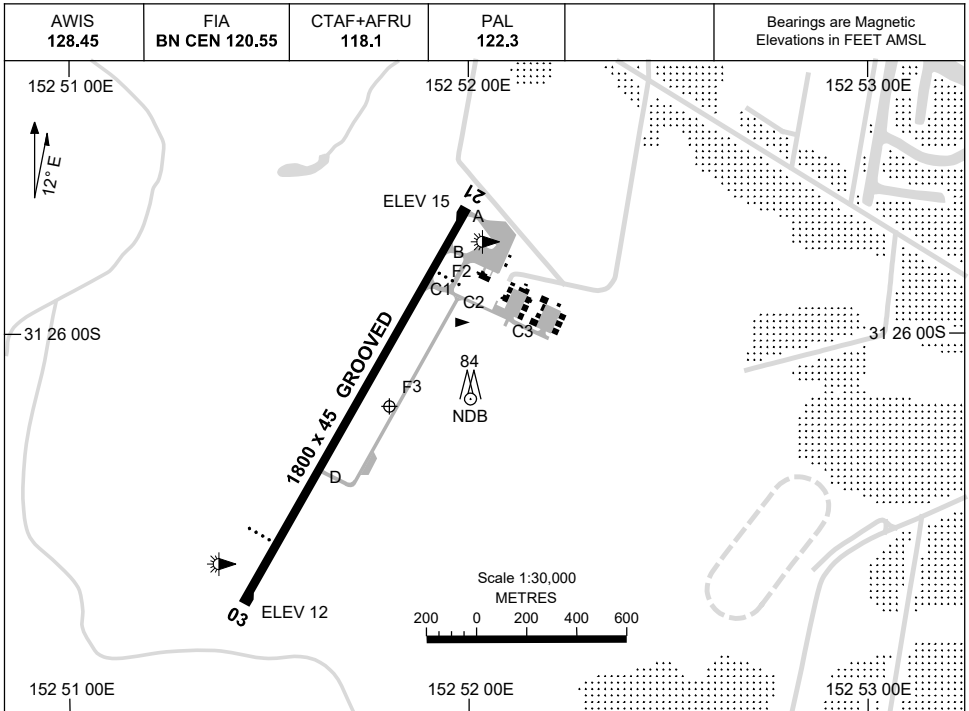

7 SEP 2023

AD ELEV 15
31 26 09S 152 51 48E

AERODROME CHART
PORT MACQUARIE, NSW (YPMQ)

AERODROME LIGHTING	
RWY	TAXIWAY : BLUE EDGE TWY A, B, C1, F2 RL : PAL 122.3 , SDBY (15 SEC)
03 <small>017</small>	PAPI 3.0° 54FT LIRL
<small>197</small> 21	PAPI 3.0° 54FT LIRL

NOTES

1. FIA FREQ 120.55 AVBL IN CIRCUIT AREA.
FOR ON GROUND COM CONTACT BN CEN 126.6

Changes: NEW TWY, RELOCATE UNLIT WI, HELIPAD REMOVED, Editorial.

PMQAD01-176