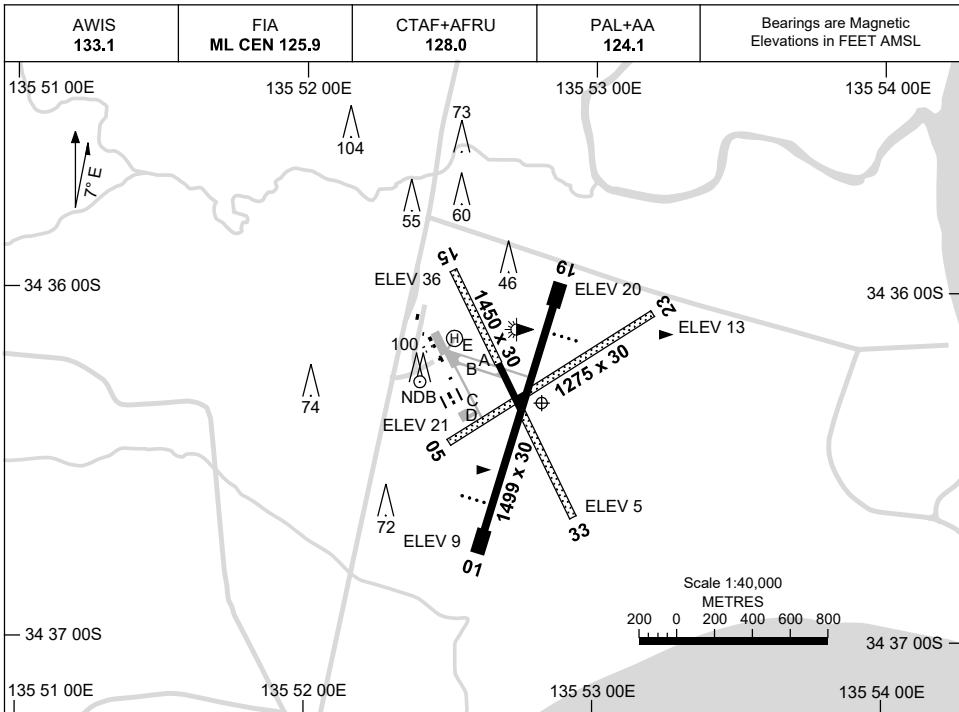

8 SEP 2022

AD ELEV 36
34 36 19S 135 52 49E

AERODROME CHART
PORT LINCOLN, SA (YPLC)

AERODROME LIGHTING	
RWY	TAXIWAY : BLUE EDGE ON TWY A, B AND E RL : PAL+AA 124.1 , SDBY (15 SEC)
01 <small>010</small>	PAPI 3.0° 45FT LIRL
<small>190</small> 19	PAPI 3.0° 45FT LIRL
05 <small>051</small>	NIL
<small>231</small> 23	NIL
15 <small>147</small>	LIRL
<small>327</small> 33	LIRL

NOTES

Changes: TWY D AND E ADDED, TWY LIGHTING, HLS, COORD FORMAT, NOTES.

PLCAD01-172