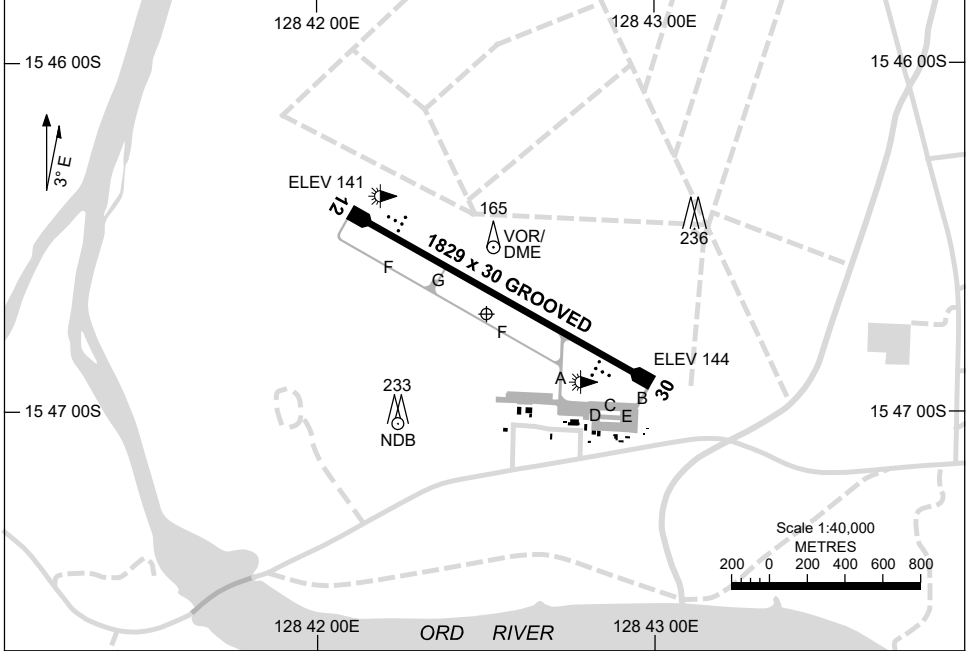

7 SEP 2023

AD ELEV 145
15 46 41S 128 42 27E

AERODROME CHART
KUNUNURRA, WA (YPKU)

AWIS 135.7	FIA BN CEN 122.4	CTAF+AFRU 127.0	AFRU+PAL 127.0	Bearings are Magnetic Elevations in FEET AMSL
---------------	---------------------	--------------------	-------------------	--

RWY	AERODROME LIGHTING	
	TAXIWAY : BLUE EDGE TWY A RL : AFRU+PAL 127.0 , SDBY , PTBL IN EMERG	
12 ¹¹⁷ ₂₉₇ 30	AT-VASIS LEFT SIDE 3.0° 39FT LIRL AT-VASIS LEFT SIDE 3.0° 41FT LIRL	

NOTES

Changes: NOTES.

PKUAD01-176