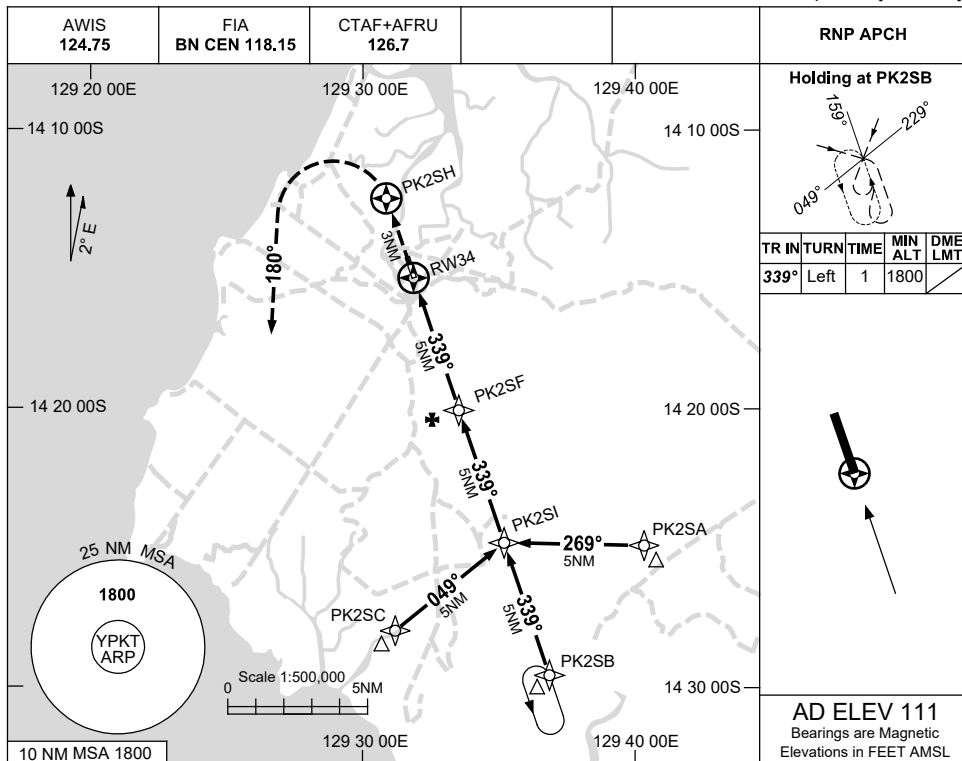

USE QNH

RNP RWY 34  
PORT KEATS, NT (YPKT)

8 SEP 2022

NM TO NEXT WPT	RW34	2.3	3	4	PK2SF	0.1			
ALT (3° APCH PATH)		880	1120	1440	1750	1800			

**NOTES**

CATEGORY	A	B	C	D
LNAV	880 (769-4.4)			NOT APPLICABLE
CIRCLING	930 (819-2.4)	1030 (919-4.0)		
ALTERNATE	(1319-4.4)		(1419-6.0)	

Changes: CHART TITLE, PBN SPECIFICATION BOX.

PKTGN02-172