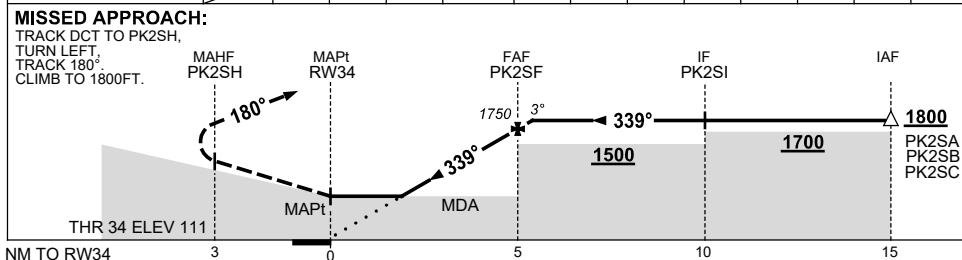

USE QNH

RNP RWY 34  
PORT KEATS, NT (YPKT)

8 SEP 2022

NM TO NEXT WPT	RW34	2.3	3	4	PK2SF	0.1			
ALT (3° APCH PATH)		880	1120	1440	1750	1800			

**NOTES**

CATEGORY	A	B	C	D
LNAV	880 (769-4.4)			NOT APPLICABLE
CIRCLING	930 (819-2.4)	1030 (919-4.0)		
ALTERNATE	(1319-4.4)		(1419-6.0)	