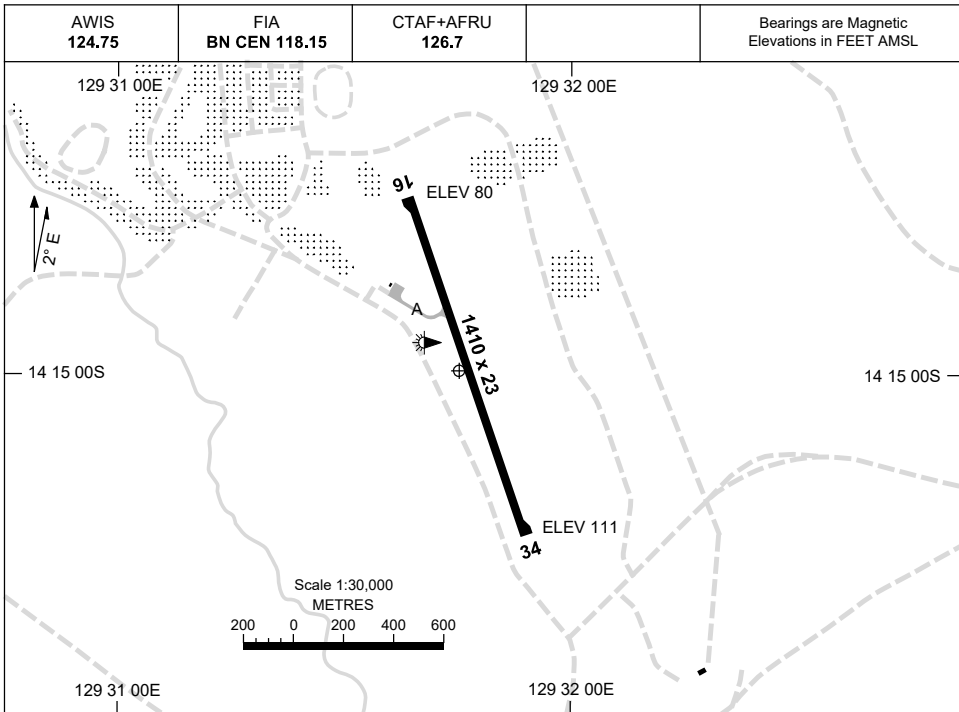

21 MAR 2024

AD ELEV 111
14 15 00S 129 31 45E

AERODROME CHART
PORT KEATS, NT (YPKT)

	AERODROME LIGHTING
RWY	RL : AUTO ACTIVATION HN (EMERG ONLY) , PTBL (EMERG ONLY, 40 MIN PN)
16 <small>159</small>	LIRL PTBL
<small>339</small> 34	LIRL PTBL

NOTES

1. FIA FREQ BN CEN 118.15 AVBL FL110.