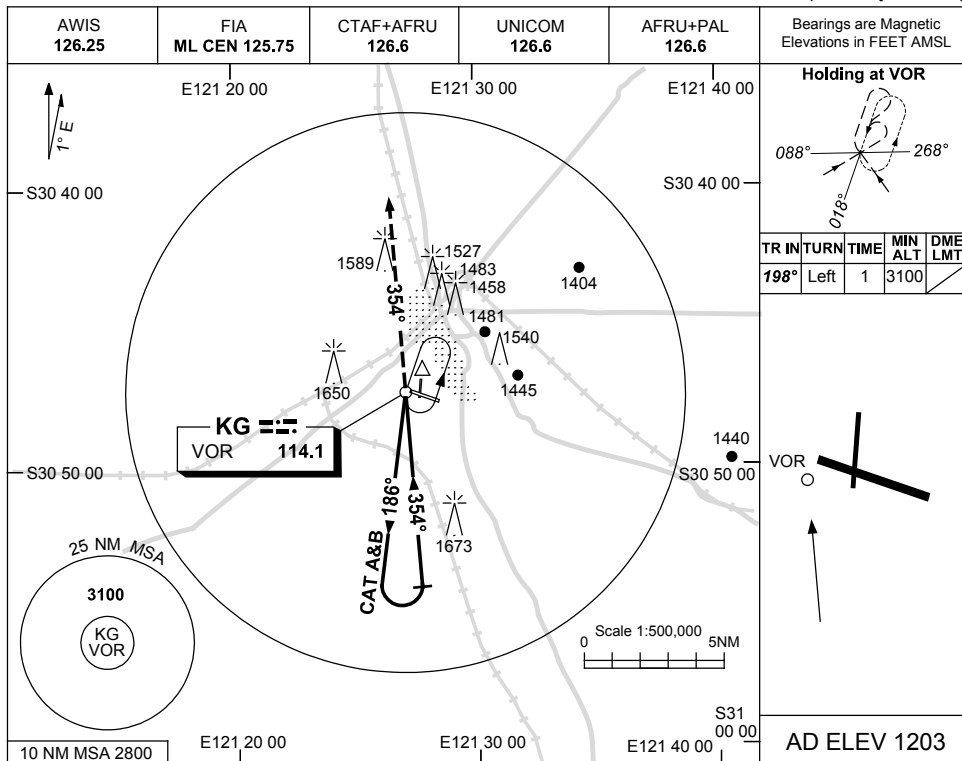

USE QNH

VOR-Y RWY 36

9 NOV 2017

KALGOORLIE-BOULDER, WA (YPKG)

DIST BY DME	NOT APPLICABLE				
ALT	NOT APPLICABLE				

NOTES

CATEGORY	A	B	C	D
S-I VOR	2000 (813-4.6)		NOT APPLICABLE	
CIRCLING	2060 (857-2.4)			
ALTERNATE	(1357-4.4)			

1. MAX IAS:
INITIAL :
CAT A&B 140KT.
- CAUTION:**
1650FT RADIO MAST
2.5NM 280° KG
VOR/DME.

Changes: MINIMA.

PKGVO08-153