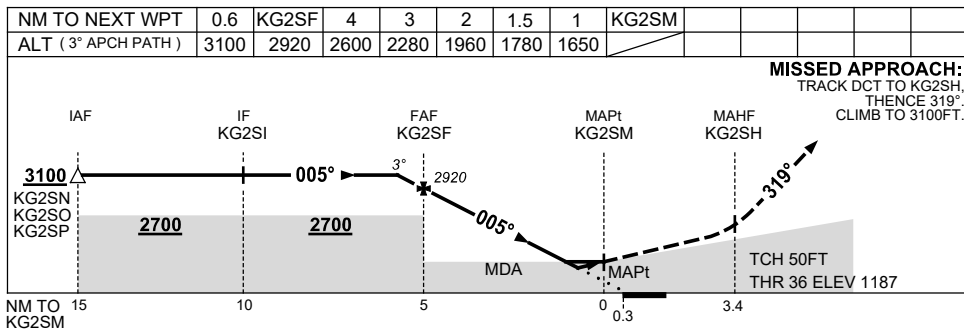

USE QNH

RNP RWY 36

7 SEP 2023

KALGOORLIE-BOULDER, WA (YPKG)

NOTES

CATEGORY	A	B	C	D
LNAV/VNAV	1650 (463-2.6)		NOT APPLICABLE	
LNAV	1780 (593-3.4)			
CIRCLING	2060 (857-2.4)			
ALTERNATE	(1357-4.4)			

CAUTION:
1650FT RADIO MAST
2.5NM 280° KG
VOR/DME.

Changes: CHART TITLE, PBN SPECIFICATION BOX, Editorial.

PKGGN04-176