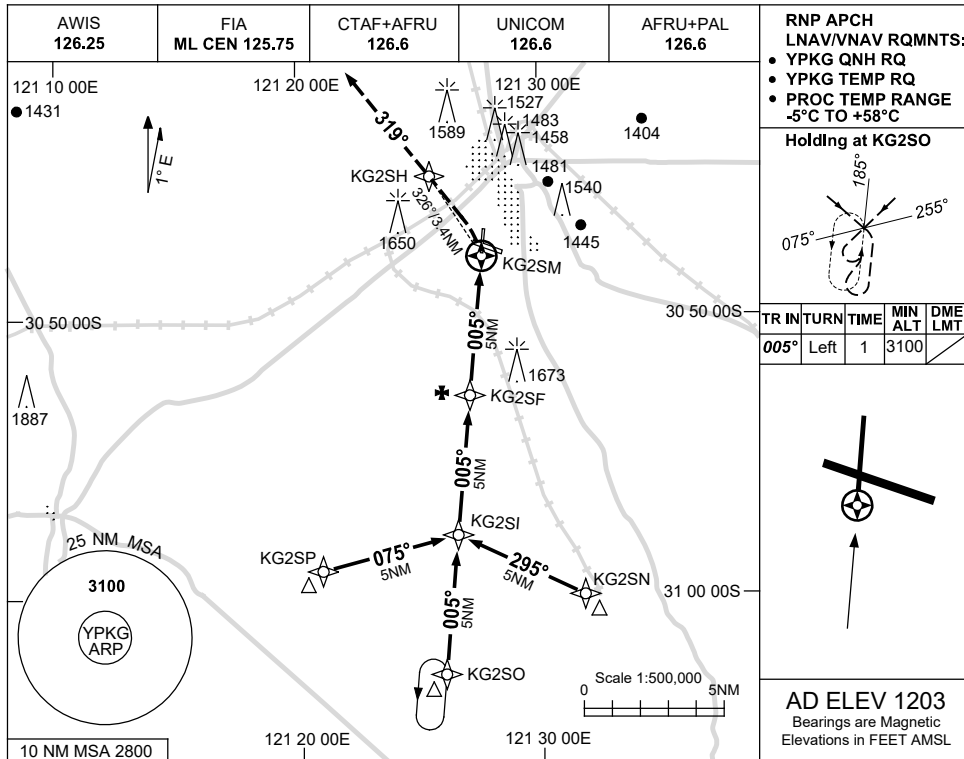

USE QNH

RNP RWY 36

7 SEP 2023

KALGOORLIE-BOULDER, WA (YPKG)

NOTES

CATEGORY	A	B	C	D
LNAV/VNAV	1650 (463-2.6)		NOT APPLICABLE	
LNAV	1780 (593-3.4)			
CIRCLING	2060 (857-2.4)			
ALTERNATE	(1357-4.4)			

CAUTION:
1650FT RADIO MAST
2.5NM 280° KG
VOR/DME.

Changes: CHART TITLE, PBN SPECIFICATION BOX, Editorial.

PKGGN04-176