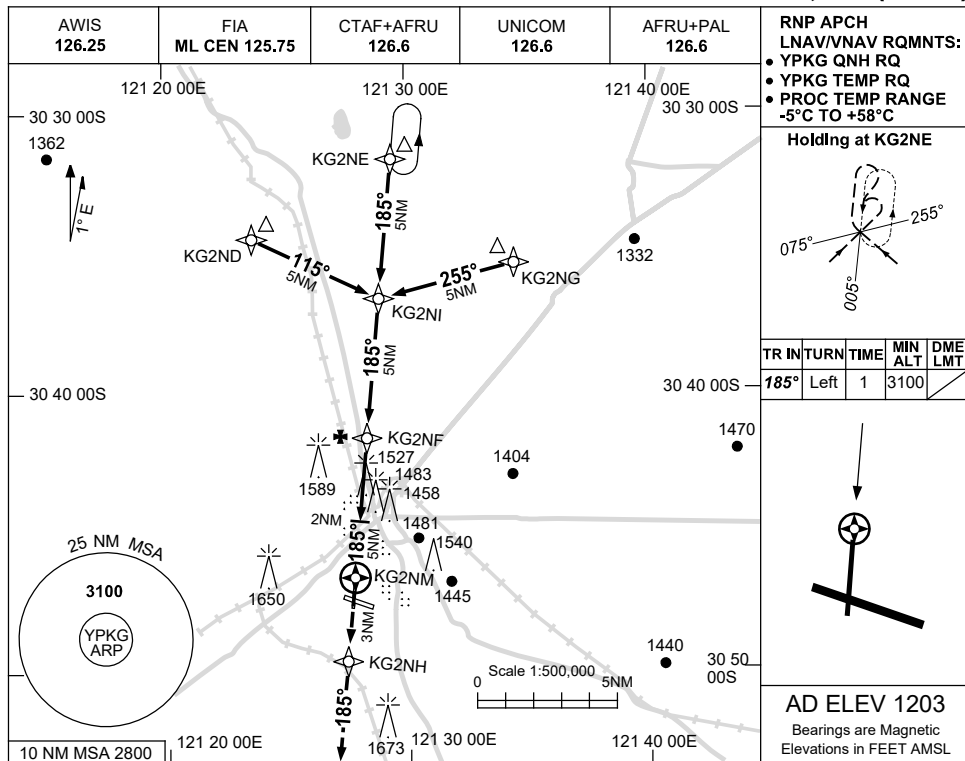

USE QNH

RNP RWY 18

7 SEP 2023

KALGOORLIE-BOULDER, WA (YPKG)

NM TO NEXT WPT	KG2NM	0.7	1.5	2	3	4	KG2NF	0.6				
ALT (3° APCH PATH)		1510	1780	1940	2260	2580	2890	3100				

NOTES

CATEGORY	A	B	C	D	CAUTION: 1650FT RADIO MAST 2.5NM 280° KG VOR/DME.
LNAV/VNAV	1510 (344-1.9)		NOT APPLICABLE		
LNAV	1780 (614-3.5)				
CIRCLING	2060 (857-2.4)				
ALTERNATE	(1357-4.4)				

Changes: CHART TITLE, PBN SPECIFICATION BOX, Editorial.

PKGGN02-176