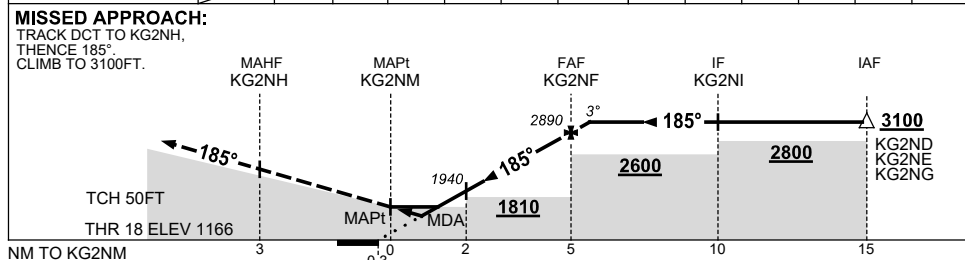

USE QNH

RNP RWY 18

7 SEP 2023

KALGOORLIE-BOULDER, WA (YPKG)

NM TO NEXT WPT	KG2NM	0.7	1.5	2	3	4	KG2NF	0.6				
ALT (3° APCH PATH)		1510	1780	1940	2260	2580	2890	3100				

NOTES

CATEGORY	A	B	C	D	CAUTION: 1650FT RADIO MAST 2.5NM 280° KG VOR/DME.
LNAV/VNAV	1510 (344-1.9)		NOT APPLICABLE		
LNAV	1780 (614-3.5)				
CIRCLING	2060 (857-2.4)				
ALTERNATE	(1357-4.4)				