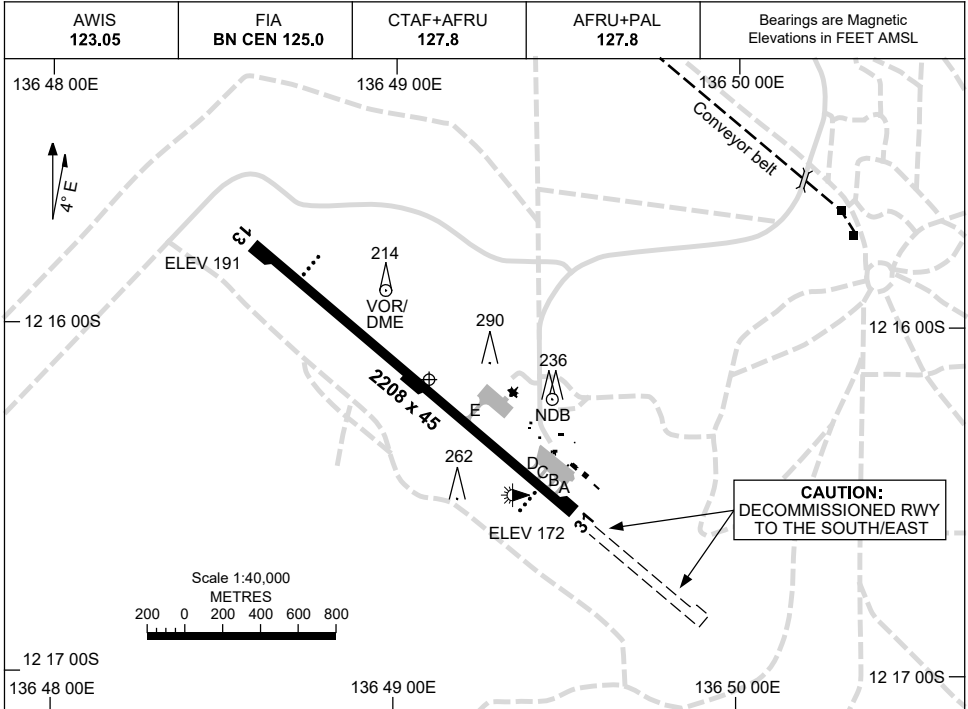

7 SEP 2023

AD ELEV 205
12 16 10S 136 49 06E

AERODROME CHART
GOVE, NT (YPGV)

	AERODROME LIGHTING
RWY	TAXIWAY : BLUE EDGE RL : AFRU+PAL 127.8 , SDBY
13 ¹²⁶	PAPI 3.0° 52FT LIRL
³⁰⁶ 31	PAPI 3.0° 52FT LIRL

NOTES

1. AWIS RQ ONE-SECOND PULSE TO ACTIVATE.

Changes: NOTE.

PGVAD01-176