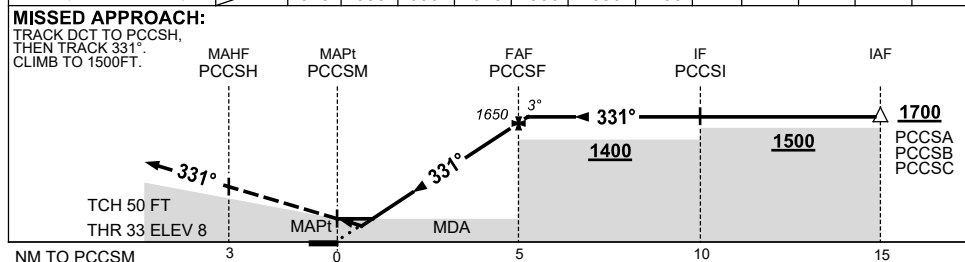

**USE QNH
COCOS (KEELING) ISLANDS, AUSTRALIA (YPCC)**

RNP RWY 33

7 SEP 2023

NM TO NEXT WPT	PCCSM	1	1.6	2	3	4	PCCSF	0.2				
ALT (3° APCH PATH)		370	550	690	1010	1330	1650	1700				

NOTES

CATEGORY	A	B	C	D
LNAV/VNAV	370 (362-2.0)			
LNAV	550 (540-3.1)			
CIRCLING	610 (600-2.4)	710 (700-4.0)		800 (790-5.0)
ALTERNATE	(1100-4.4)		(1200-6.0)	(1290-7.0)

1. MAX IAS:
INITIAL : 210KT.

Changes: CHART TITLE, PBN SPECIFICATION BOX, Editorial.

PCCGN02-176