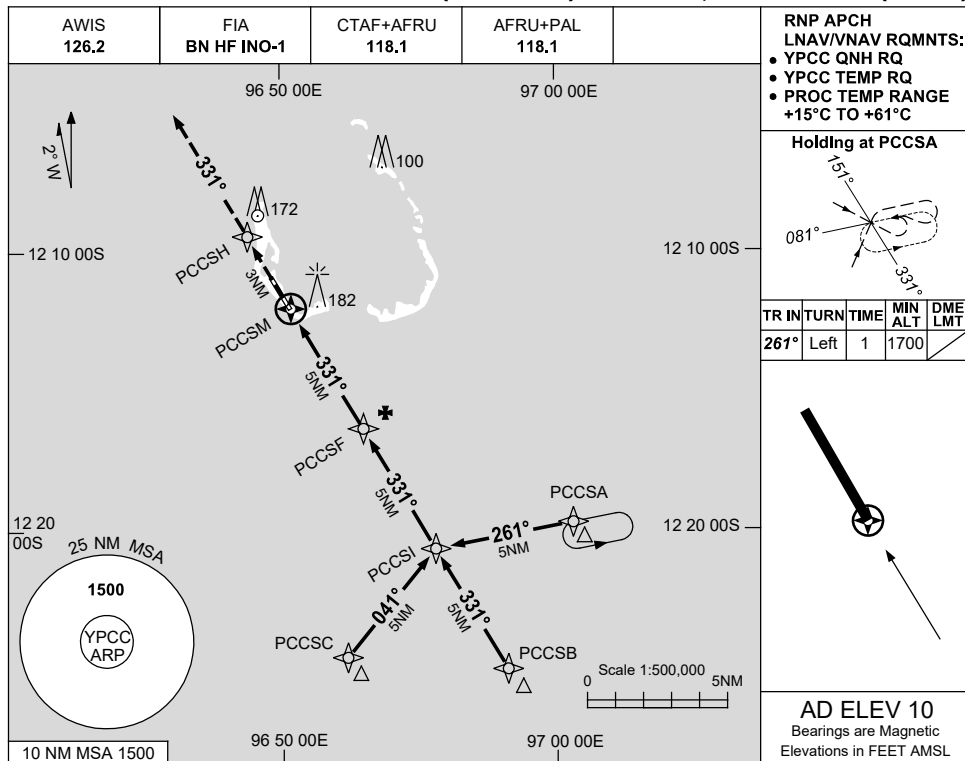

**USE QNH
COCOS (KEELING) ISLANDS, AUSTRALIA (YPCC)**

RNP RWY 33

7 SEP 2023

NM TO NEXT WPT	PCCSM	1	1.6	2	3	4	PCCSF	0.2				
ALT (3° APCH PATH)		370	550	690	1010	1330	1650	1700				

NOTES

CATEGORY	A	B	C	D
LNAV/VNAV	370 (362-2.0)			
LNAV	550 (540-3.1)			
CIRCLING	610 (600-2.4)	710 (700-4.0)		800 (790-5.0)
ALTERNATE	(1100-4.4)		(1200-6.0)	(1290-7.0)

1. MAX IAS:
INITIAL : 210KT.

Changes: CHART TITLE, PBN SPECIFICATION BOX, Editorial.

PCCGN02-176