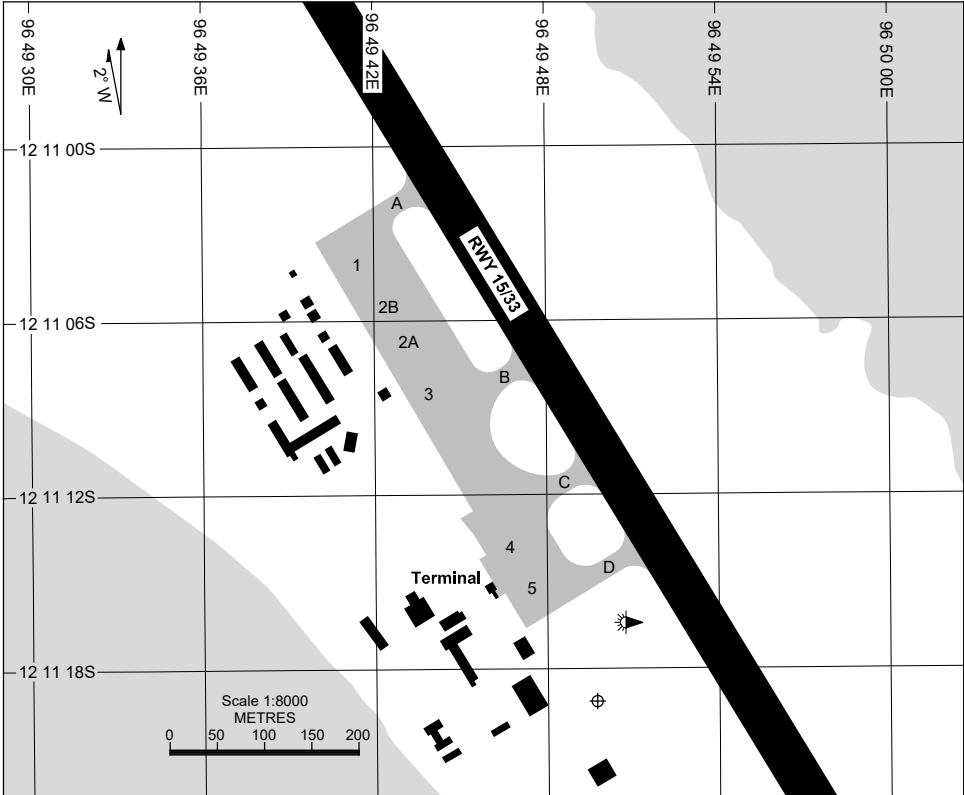

17 JUN 2021

COCOS (KEELING) ISLANDS, AUSTRALIA (YPCC)

PARKING POSITION INFORMATION

STAND	CO-ORDINATES	ELEV (ft)	CAPACITY	FUEL
1	12 11 04.70S 96 49 41.66E	9	B738/C130/P3	TANKER
2A	12 11 07.40S 96 49 43.66E	9	B738/C130/P3	TANKER
2B	12 11 06.29S 96 49 42.98E	9	B738/C130/P3	TANKER
3	12 11 09.21S 96 49 44.49E	9	B738/C130/P3	TANKER
4	12 11 14.57S 96 49 47.38E	9	B738	TANKER
5	12 11 15.99S 96 49 48.25E	9	B738	TANKER

Changes: BAYS CAPACITY UPDATE.