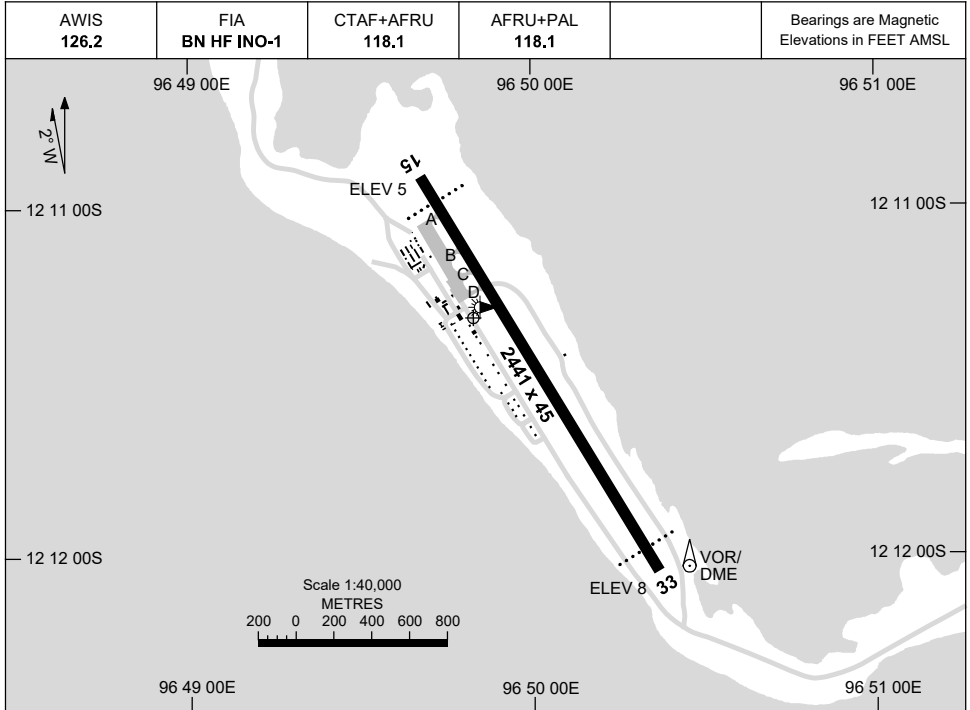

AD ELEV 10
12 11 19S 96 49 50E

AERODROME CHART

8 SEP 2022

COCOS (KEELING) ISLANDS, AUSTRALIA (YPCC)

	AERODROME LIGHTING
RWY	TAXIWAY : BLUE EDGE RL : AFRU+PAL 118.1 , SDBY (13 SEC) , PTBL (EMERG ONLY, 90 MIN PN)
15 <small>151</small>	PAPI 3.0° 53FT LIRL PTBL
<small>331</small> 33	PAPI 3.0° 53FT LIRL PTBL