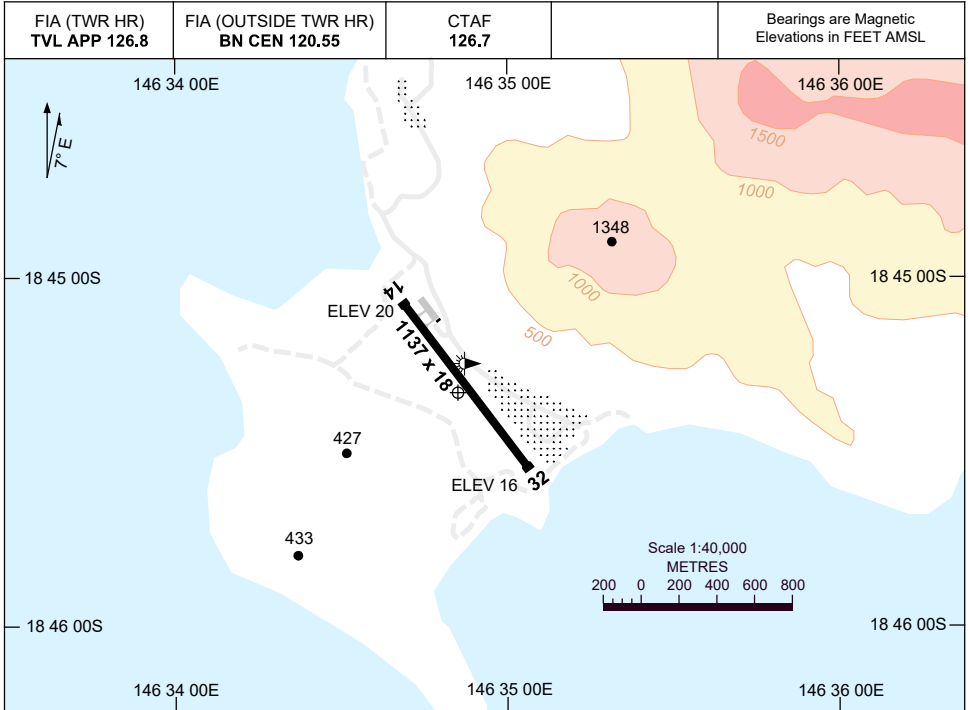

7 SEP 2023

AD ELEV 30
18 45 19S 146 34 53E

AERODROME CHART
PALM ISLAND, QLD (YPAM)

| | |
|--|--|
| | AERODROME LIGHTING |
| RWY | TAXIWAY : BLUE EDGE RL : EMERG ONLY (MAN ACTIVATE 60 MIN PN , CTC DUTY ARO 24HR 0458 789 464) |
| 14 ¹³⁵ ³¹⁵ 32 | LIRL PTBL LIRL PTBL |
| | |

NOTES

1. FIA FREQ BN CEN 120.55 AVBL IN CIRCUIT AREA ONLY (OUTSIDE TL APCH HOURS).
2. FIA FREQ TOWNSVILLE APP 126.8 AVBL IN CIRCUIT AREA ONLY (DURING TWR HRS).
3. **COLOUR:** SEE SPEC NOTICES.

Changes: NOTES.