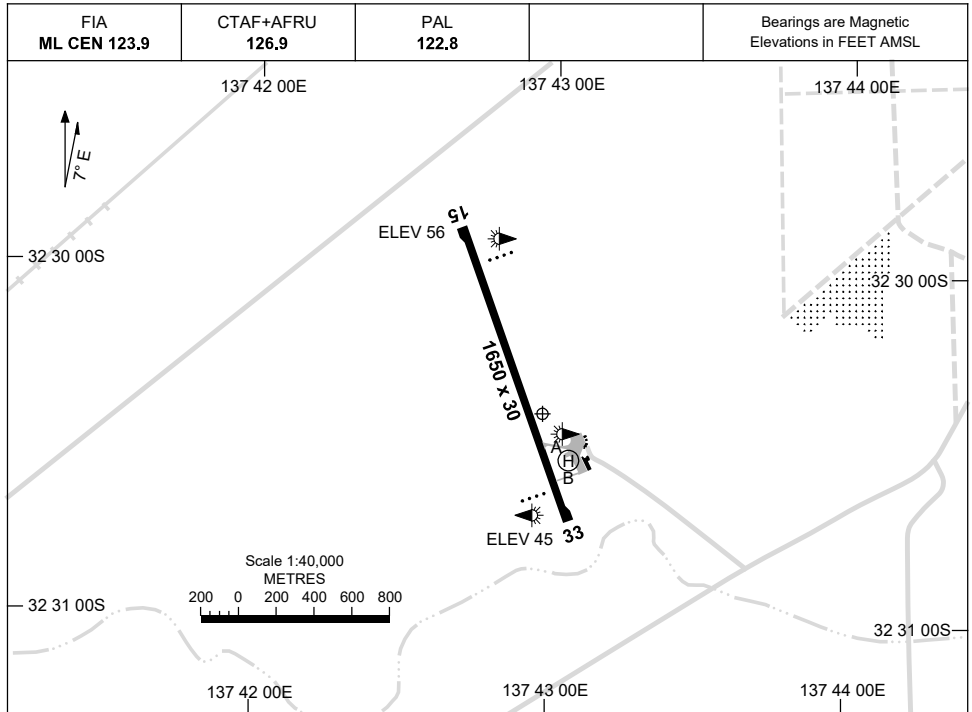

23 MAR 2023

AD ELEV 56
32 30 25S 137 43 00E

AERODROME CHART
PORT AUGUSTA, SA (YPAG)

	AERODROME LIGHTING
RWY	TWY : BLUE EDGE ON A AND UNSEALED PORTION OF B. RL : PAL 122.8 , SDBY (15 SEC)
15 <small>152</small>	PAPI 3.0° 45FT LIRL
<small>332</small> 33	PAPI 3.0° 45FT LIRL

NOTES

1. AWIS (PHONE) 08 8150 3814
2. FIA FREQ 123.9 AVBL CIRCUIT AREA. LIMITED COVERAGE ON GROUND.

Changes: NOTE 3 DELETED, LIGHTING.

PAGAD01-174