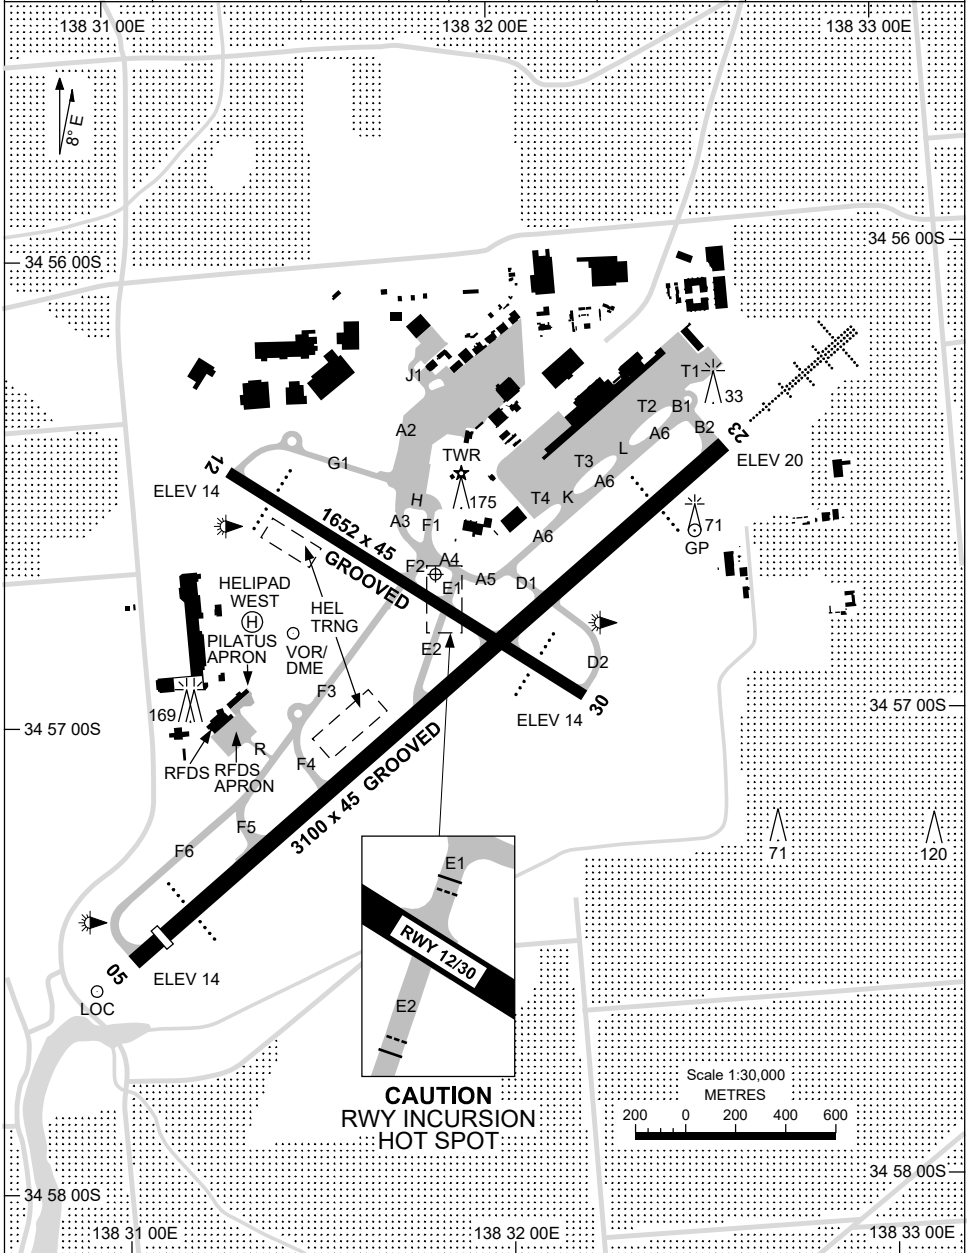

25 MAR 2021

AD ELEV 20
34 56 42S 138 31 50E

AERODROME CHART - Page 1
ADELAIDE, SA (YPAD)

ATIS 116.4 134.5	ACD 126.1	SMC 121.7	TWR 120.5	Bearings are Magnetic Elevations in FEET AMSL
---------------------	--------------	--------------	--------------	--

CAUTION
RWY INCURSION
HOT SPOT

Changes: PILATUS APRON ADDED, Editorial.

PADAD01-166