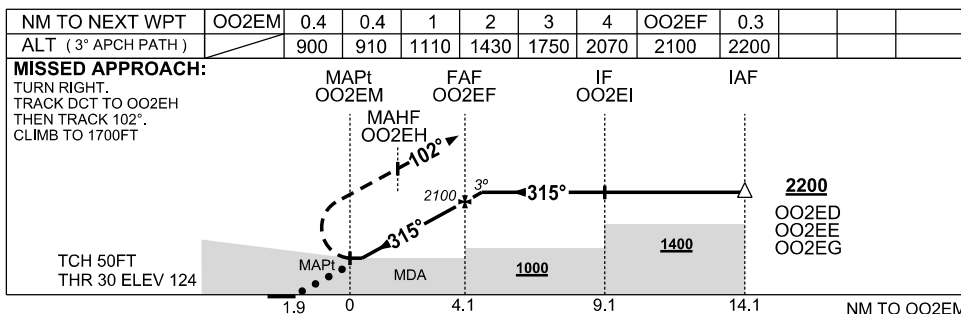

USE QNH

RNP RWY 30
MOOMBA, SA (YOOM)

30 NOV 2023

NOTES

CATEGORY	A	B	C	D
LNAV/VNAV		910 (786-4.5)		NOT AUTHORISED
LNAV		900 (776-4.4)		
CIRCLING	NOT AUTHORISED		NOT AUTHORISED	
ALTERNATE	(1097-4.4)		(1197-6.0)	

1. MAX IAS:
INITIAL : 210KT
MAP TURN: 210KT

Changes: UNICOM REMOVED, EDITORIAL.

OOMGN02-177