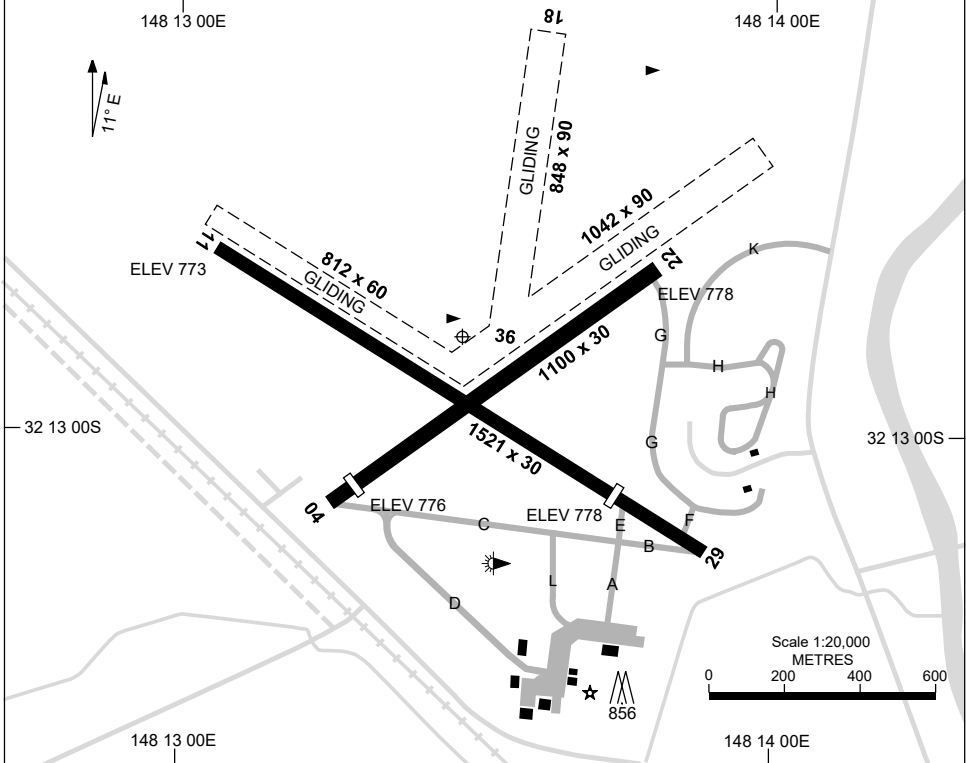

7 SEP 2023

AD ELEV 782
32 12 52S 148 13 29E

AERODROME CHART
NARROMINE, NSW (YNRM)

FIA ML CEN 123.9	CTAF 126.7	PAL 122.4		Bearings are Magnetic Elevations in FEET AMSL
---------------------	---------------	--------------	--	--

		AERODROME LIGHTING	
RWY		ABN : ALTN W 10 SEC	
		TAXIWAY : BLUE EDGE ON TWY A & B FM APRON TO END RWY 11	
		RL : PAL 122.4	
11	110	LIRL	
	290	29	LIRL
04	043	NIL	
	223	22	NIL

NOTES

1. ML CEN FIA 123.9 AVBL IN CIRCUIT AREA.

Changes: TWY, TWY LIGHTING, NOTES, Editorial.

NRMAD01-176