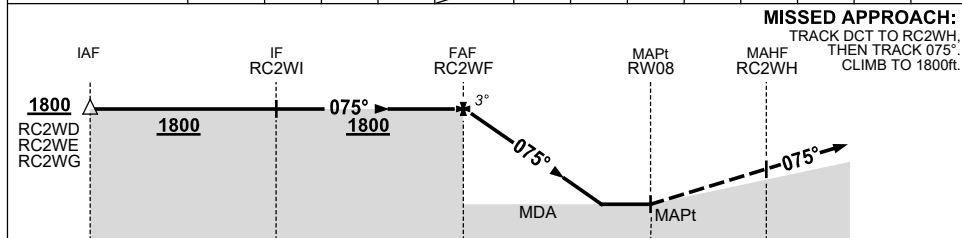

USE QNH

RNP W
NARACORTE, SA (YNRC)

21 MAR 2024

NM TO NEXT WPT	RC2WF	4	3	2.3	RW08					
ALT (3° APCH PATH)	1800	1490	1170	940						

NM TO RW08

NOTES

1. AWIS (PHONE)
08 8150 3810

CATEGORY	A	B	C	D
CIRCLING	940 (771-2.4)		NOT APPLICABLE	
ALTERNATE	(1271-4.4)			

Changes: CIRCLING MINIMA, DIST/ALT TABLE.

NRCGN02-178