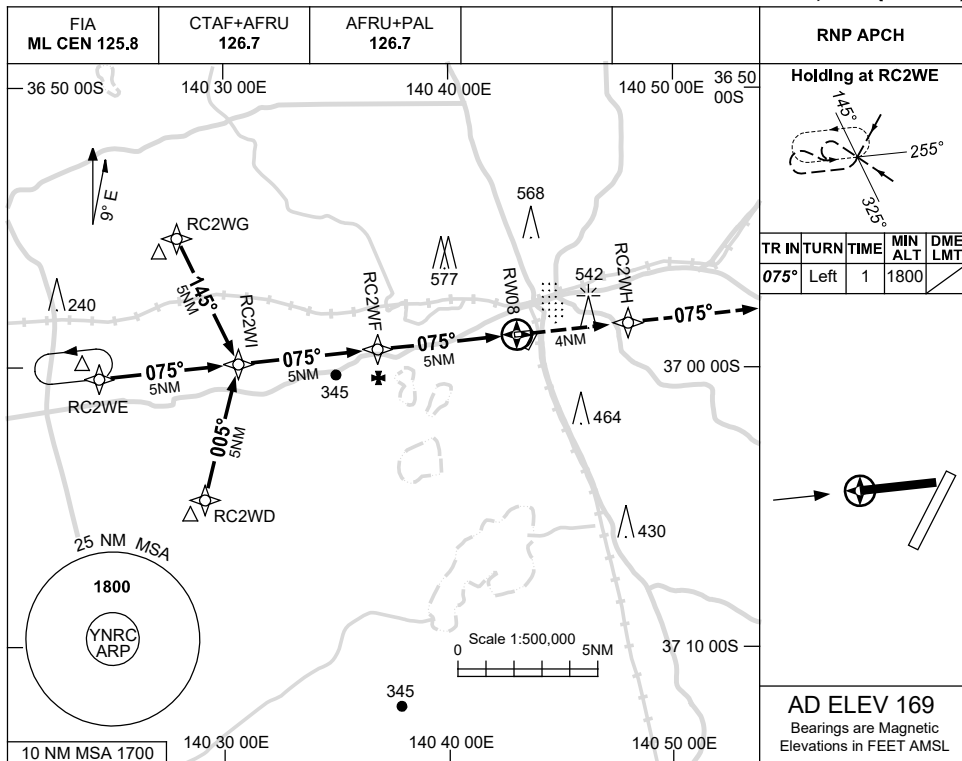

USE QNH

RNP W
NARACORTE, SA (YNRC)

21 MAR 2024

NM TO NEXT WPT	RC2WF	4	3	2.3	RW08					
ALT (3° APCH PATH)	1800	1490	1170	940						

NM TO RW08

NOTES

1. AWIS (PHONE)
08 8150 3810

CATEGORY	A	B	C	D
CIRCLING	940 (771-2.4)		NOT APPLICABLE	
ALTERNATE	(1271-4.4)			

Changes: CIRCLING MINIMA, DIST/ALT TABLE.

NRCGN02-178