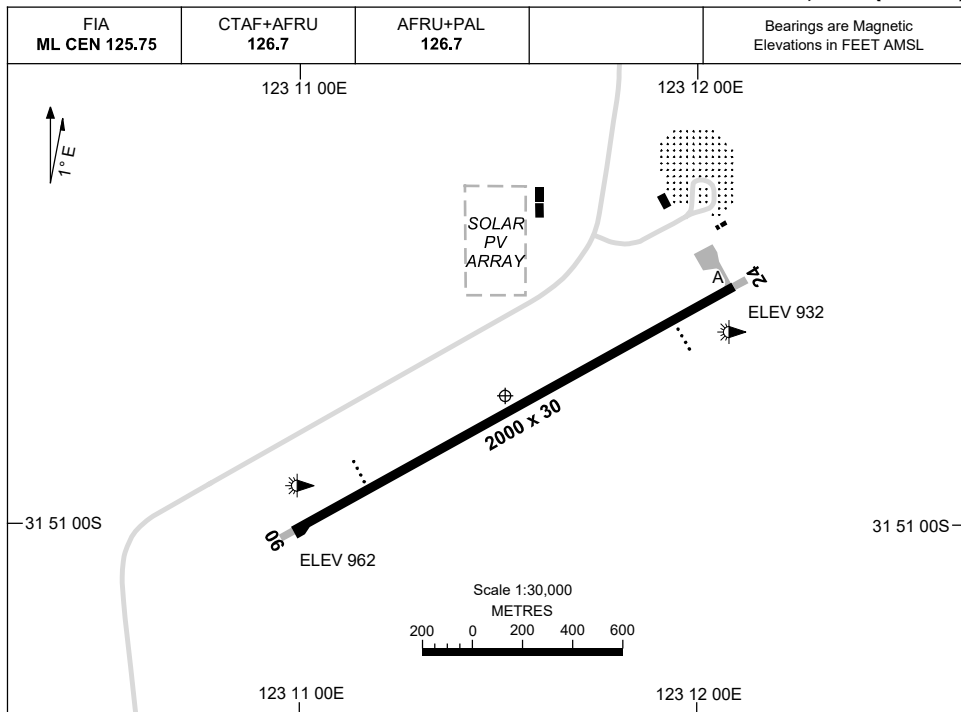

30 NOV 2023

AD ELEV 962  
31 50 43S 123 11 31E

AERODROME CHART  
NOVA, WA (YNOV)

	<b>AERODROME LIGHTING</b>
<b>RWY</b>	TAXIWAY : BLUE EDGE RL : AFRU+PAL 126.7 , SDBY (MANUALLY ACTIVATED, 60 MIN PN)
<b>06</b> <small>060</small>	PAPI 3.0° 52FT LIRL
<small>239</small> <b>24</b>	PAPI 3.0° 52FT LIRL

**NOTES**

1. FIA ML CEN 125.75 10,000FT

Changes: TERMINAL ADDED.

NOVAD01-177