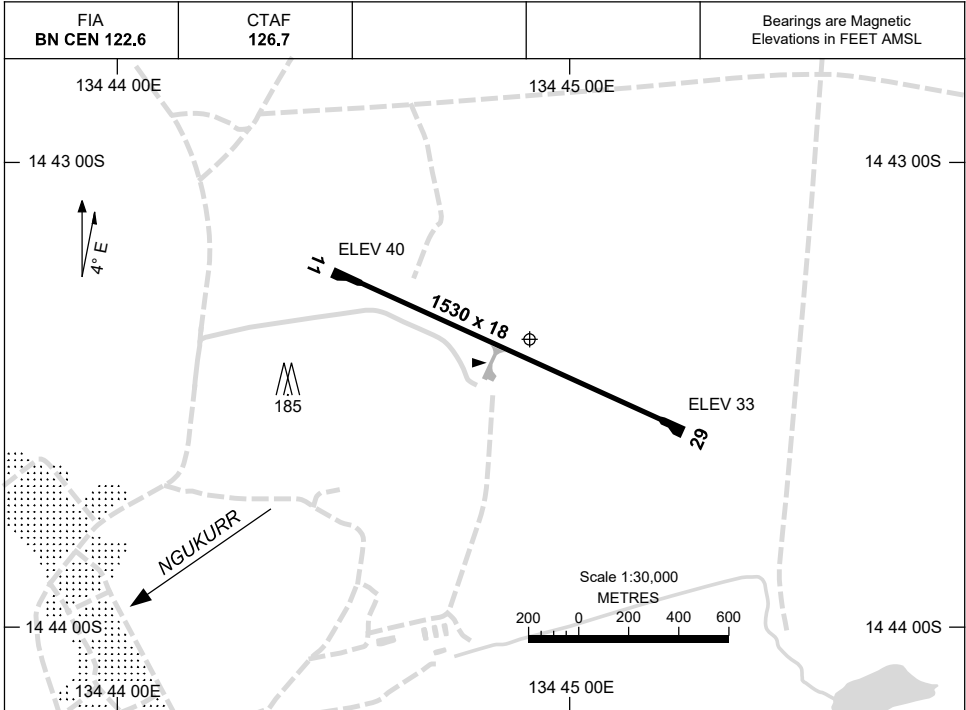

7 SEP 2023

AD ELEV 45
14 43 22S 134 44 51E

AERODROME CHART
NGUKURR, NT (YNGU)

	AERODROME LIGHTING
RWY	RL : SOLAR - EMERG ONLY.
11 ¹¹¹	LIRL
²⁹¹ 29	LIRL

NOTES

1. FIA FREQ BN CEN 122.6 AVBL FL160.

Changes: NOTES.