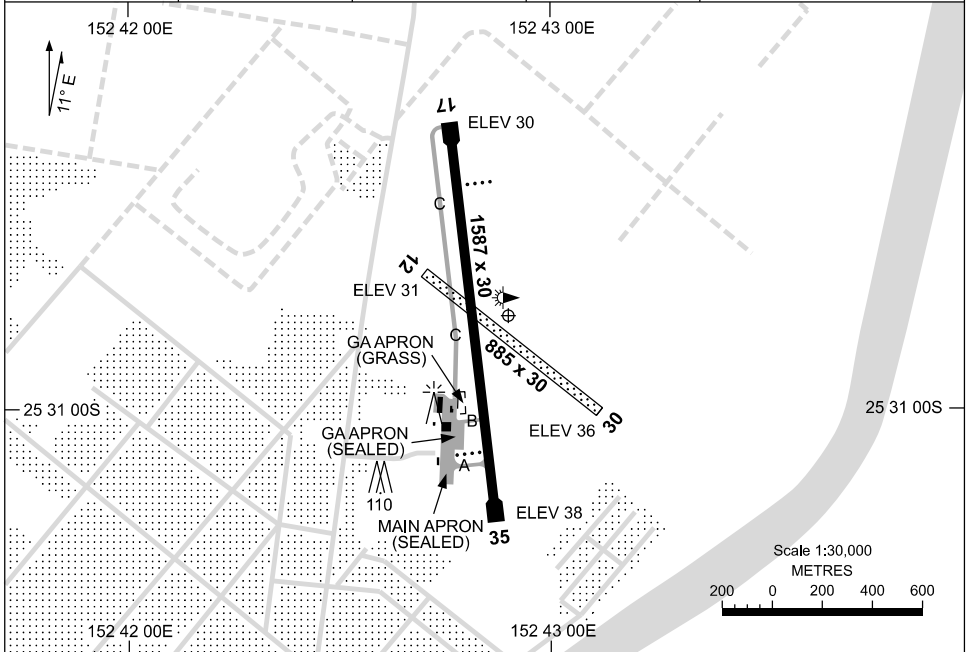

19 MAR 2026

AD ELEV 38
25 30 48S 152 42 54E

AERODROME CHART
MARYBOROUGH, QLD (YMYB)

AWIS 133.55	FIA BN CEN 124.6	CTAF 126.55	PAL+AA 120.6	Bearings are Magnetic Elevations in FEET AMSL
-----------------------	----------------------------	-----------------------	------------------------	--

RWY		AERODROME LIGHTING
		TAXIWAY : BLUE EDGE (RPT TWY TO APRON ONLY) RL : PAL+AA 120.6
17 ¹⁶³		PAPI 3.0° 42FT LIRL
³⁴³ 35		PAPI 3.0° 42FT LIRL
12 ¹¹⁸		NIL
²⁹⁸ 30		NIL

NOTES

1. AWIS ACTIVATED BY 1 SEC TRANSMISSION