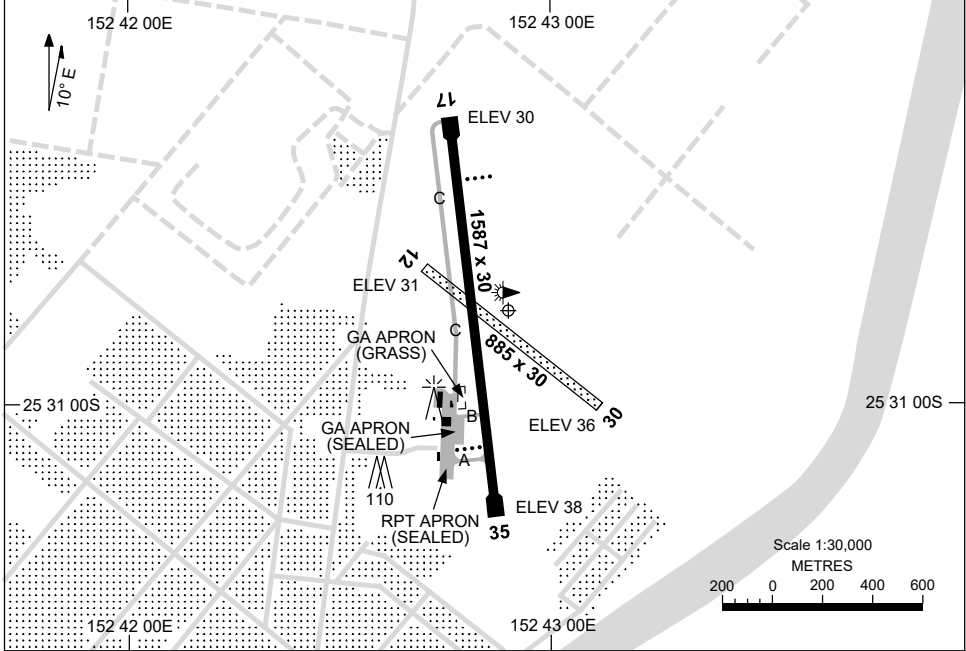

7 SEP 2023

AD ELEV 38  
25 30 48S 152 42 54E

AERODROME CHART  
**MARYBOROUGH, QLD (YMYB)**

AWIS 133.55	FIA BN CEN 124.6	CTAF 126.55	PAL 120.6	Bearings are Magnetic Elevations in FEET AMSL
----------------	---------------------	----------------	--------------	--

RWY		AERODROME LIGHTING
		TAXIWAY : BLUE EDGE (RPT TWY TO APRON ONLY) RL : PAL 120.6
17 <sup>163</sup> 343	35	PAPI 3.0° 42FT LIRL
12 <sup>118</sup> 298	30	NIL

**NOTES**

1. AWIS ACTIVATED BY 1 SEC TRANSMISSION