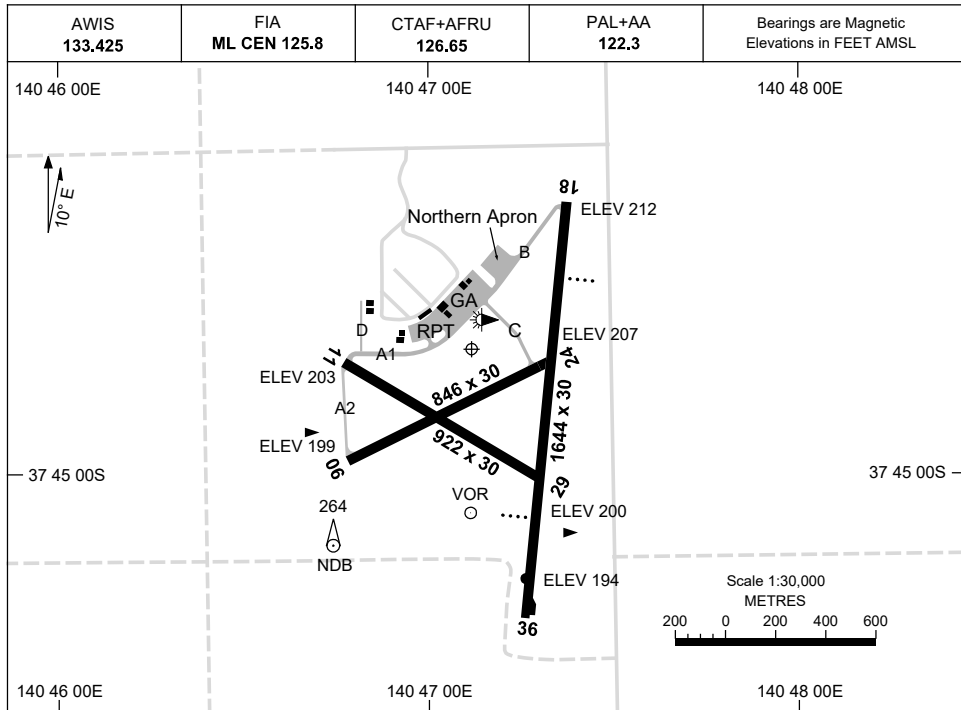

1 DEC 2022

AD ELEV 212
37 44 44S 140 47 07E

AERODROME CHART
MOUNT GAMBIER, SA (YMTG)

| RWY | | AERODROME LIGHTING |
|--------------------------|--|---|
| | | TAXIWAY : GREEN CENTRELINE TWY B, BLUE EDGE TWY A1, A2 RL : PAL+AA 122.3 , SDBY (30 SEC) |
| 18 ¹⁷⁶ | | PAPI LEFT SIDE 3.0° 41FT LIRL |
| ³⁵⁶ 36 | | PAPI LEFT SIDE 3.0° 41FT LIRL |
| 06 ⁰⁵⁴ | | LIRL |
| ²³⁴ 24 | | LIRL |
| 11 ¹¹¹ | | NIL |
| ²⁹¹ 29 | | NIL |

NOTES

- FOR ON GROUND COM ML CEN 120.3
- AWIS RQ ONE-SECOND PULSE TO ACTIVATE.

Changes: NOTES 1 AND 2 DELETED, BUILDINGS ADDED, SWITCH OVER TIME.

MTGAD01-173