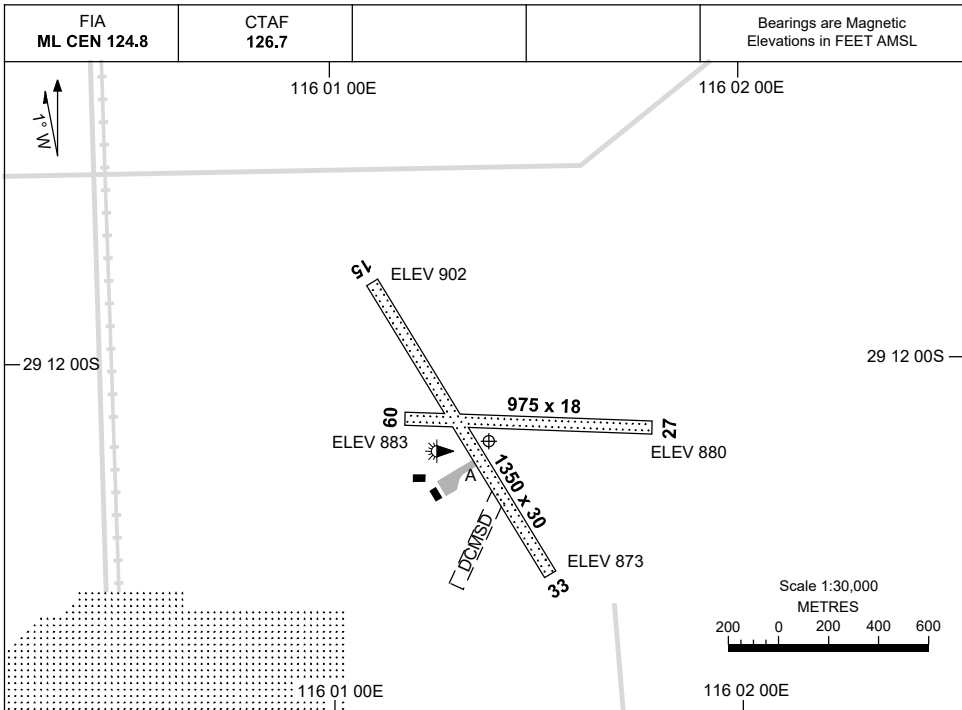

30 NOV 2023

AD ELEV 902
29 12 05S 116 01 19E

AERODROME CHART
MORAWA, WA (YMRW)

	AERODROME LIGHTING	
RWY	RL : EMERG ONLY SOLAR LIGHTING.	
15 ¹⁴⁹ 329 33	LIRL	LIRL
09 ⁰⁹⁰ 270 27	NIL	NIL

NOTES

Changes: TWY A, REMOVED NORTHERN WDI.

MRWAD01-177