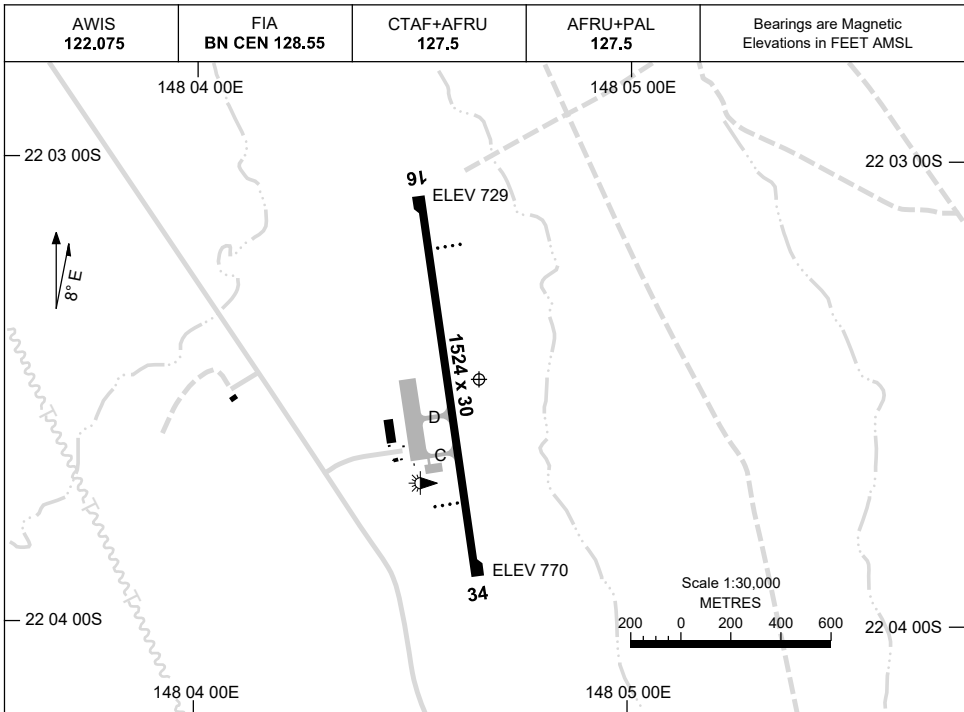

30 NOV 2023

AD ELEV 770
22 03 28S 148 04 39E

AERODROME CHART
MORANBAH, QLD (YMRB)

RWY	AERODROME LIGHTING
	RL : AFRU+PAL 127.5 , SDBY
16 <small>163</small>	PAPI 3.0° 48FT LIRL RTIL
<small>343</small> 34	PAPI 3.0° 48FT LIRL RTIL

NOTES

1. AWIS RQ 1 SEC PULSE TO ACTIVATE.
2. FIA FREQ 128.55 AVBL CIRCUIT AREA.
FOR ON GROUND COM USE BN CEN 118.45.

Changes: SWITCHOVER TIME REMOVED, PAPI HEIGHT, Editorial.

MRBAD01-177