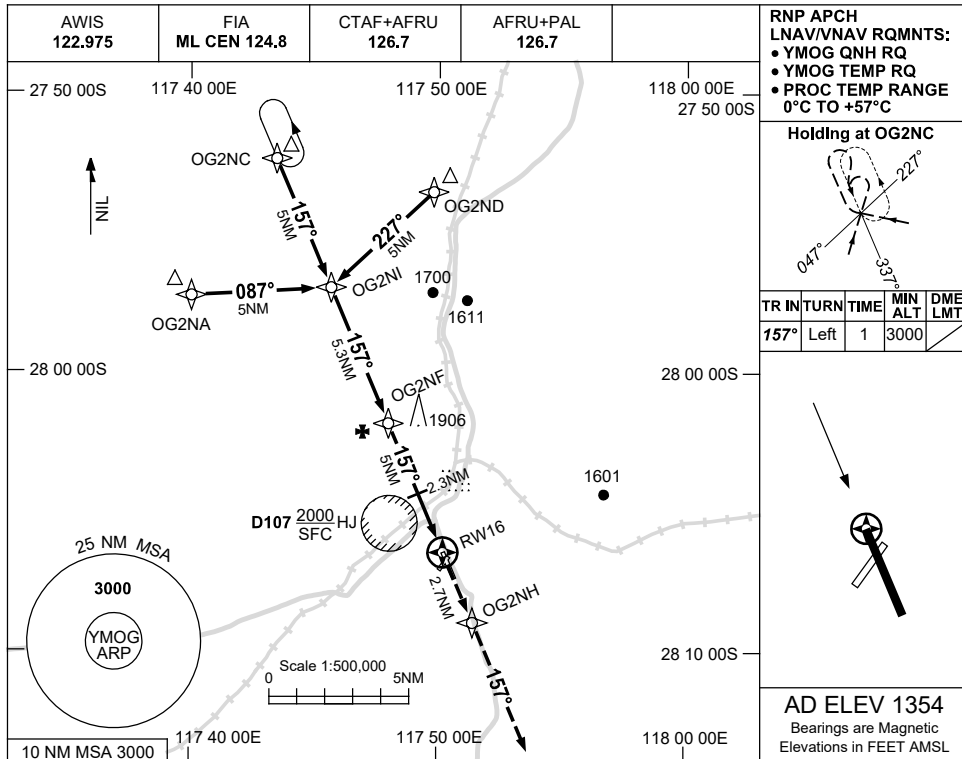

USE QNH

RNP RWY 16

7 SEP 2023

MOUNT MAGNET, WA (YMOG)

NM TO NEXT WPT	OG2NF	4	3	2.3	1.7	1.1	RW16					
ALT (3° APCH PATH)	3000	2680	2360	2140	1940	1760						

**NOTES**

CATEGORY	A	B	C	D
LNAV/VNAV		1760 (406-2.3)		NOT APPLICABLE
LNAV		1940 (586-3.3)		
CIRCLING	2030 (676-2.4)		2160 (806-4.0)	
ALTERNATE	(1176-4.4)		(1306-6.0)	

1. MAX IAS:  
INITIAL : 210KT.

Changes: CHART TITLE, PBN SPECIFICATION BOX, Editorial.

MOGGN01-176