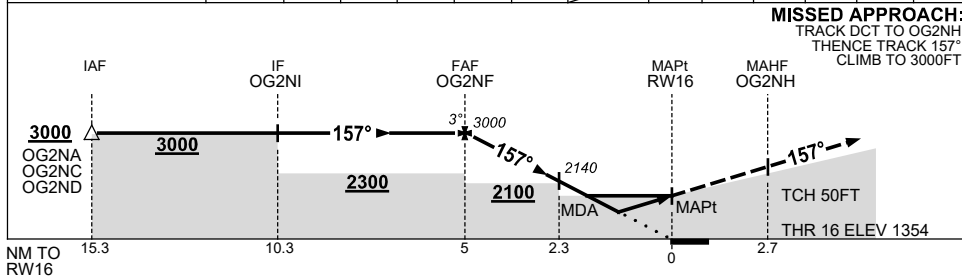

USE QNH

RNP RWY 16

7 SEP 2023

MOUNT MAGNET, WA (YMOG)

NM TO NEXT WPT	OG2NF	4	3	2.3	1.7	1.1	RW16					
ALT (3° APCH PATH)	3000	2680	2360	2140	1940	1760						

**NOTES**

CATEGORY	A	B	C	D
LNAV/VNAV		1760 (406-2.3)		NOT APPLICABLE
LNAV		1940 (586-3.3)		
CIRCLING	2030 (676-2.4)		2160 (806-4.0)	
ALTERNATE	(1176-4.4)		(1306-6.0)	

1. MAX IAS:  
INITIAL : 210KT.

Changes: CHART TITLE, PBN SPECIFICATION BOX, Editorial.

MOGGN01-176