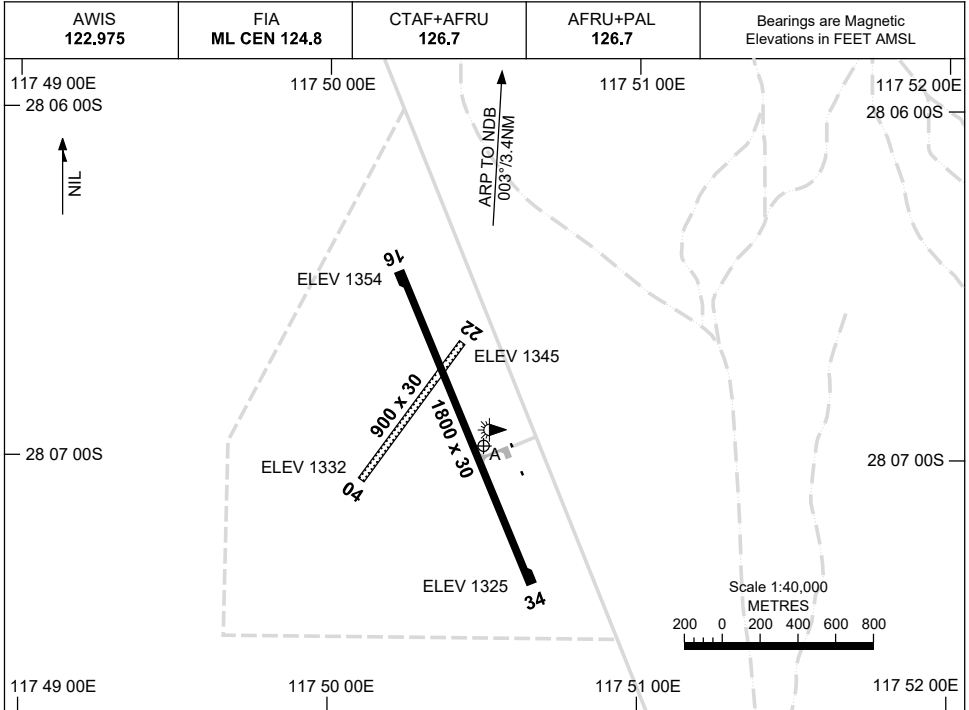

16 JUN 2022

AD ELEV 1354
28 06 58S 117 50 30E

AERODROME CHART
MOUNT MAGNET, WA (YMOG)

	AERODROME LIGHTING
RWY	TAXIWAY : BLUE EDGE RL : AFRU+PAL 126.7 , SDBY (10 SEC)
16 ¹⁵⁶ 336 34	LIRL LIRL
04 ⁰³⁵ 215 22	NIL NIL

NOTES

1. AWIS RQ ONE-SECOND PULSE TO ACTIVATE.
2. FIA FREQ 124.8 AVBL IN CIRCUIT AREA.

Changes: TWY A LABEL, TAXIWAY LIGHTING.

MOGAD01-171