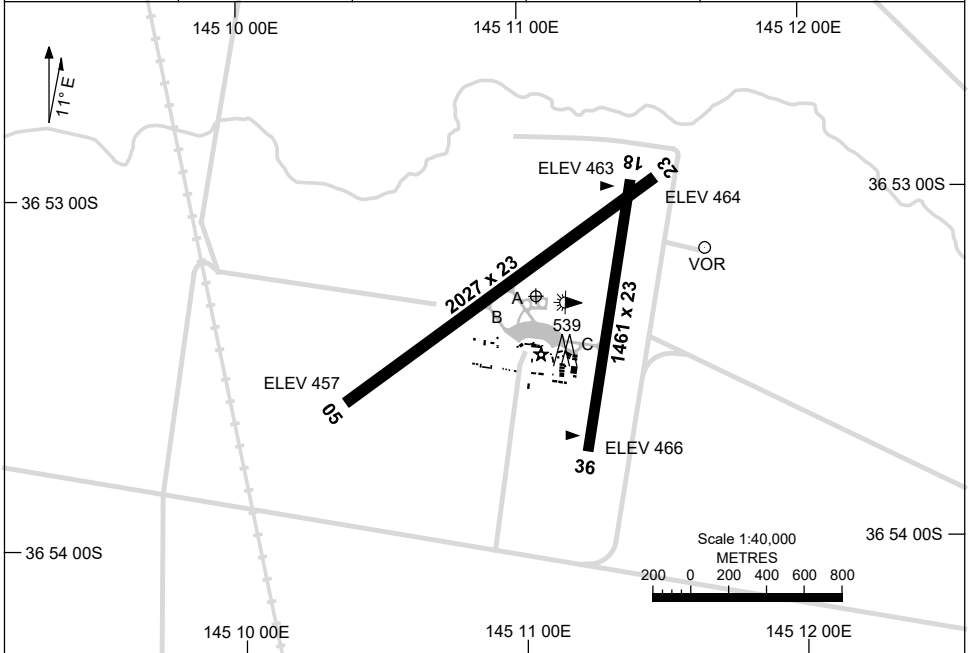

15 JUN 2023

AD ELEV 467
36 53 18S 145 11 03E

AERODROME CHART
MANGALORE, VIC (YMNG)

AWIS 128.825	FIA ML CEN 122.4	CTAF 121.1	Bearings are Magnetic Elevations in FEET AMSL
-----------------	---------------------	---------------	--

RWY	AERODROME LIGHTING	
		ABN : ALTN W/G 8 SEC TAXIWAYS : BLUE EDGE RL : MAN ON RQ , SDBY (12 SEC) (ARO : 0428 863 439)
05 ⁰⁴³	LIRL	
223 23	LIRL	
18 ¹⁷⁸	LIRL	
358 36	LIRL	

NOTES

1. AWIS REQUIRES ONE-SECOND PULSE TO ACTIVATE.