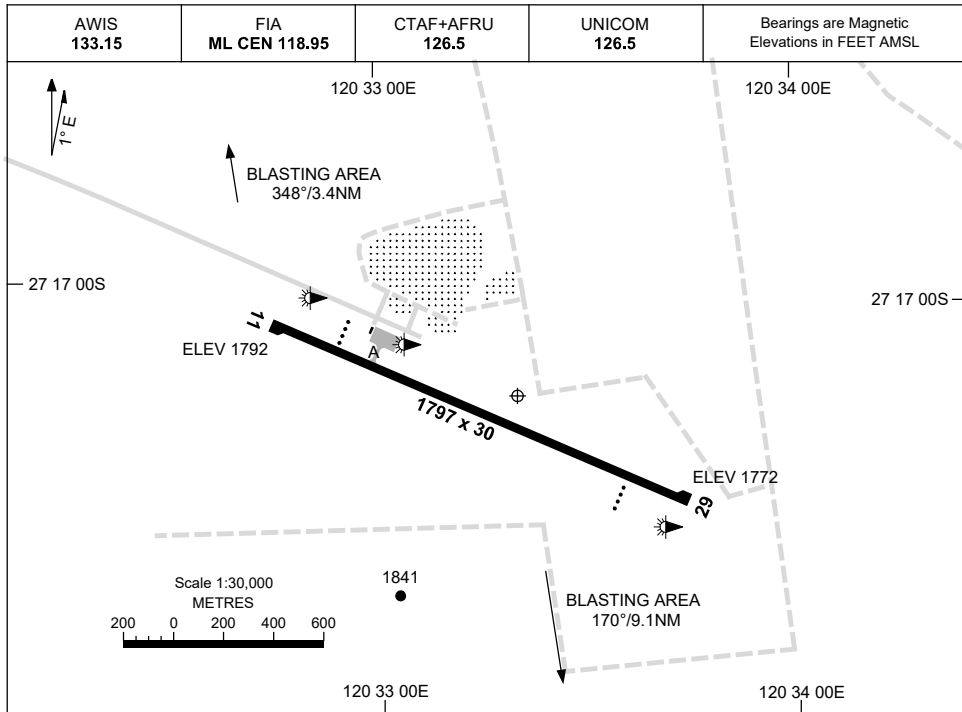

21 MAR 2024

AD ELEV 1792
27 17 11S 120 33 17E

AERODROME CHART
MOUNT KEITH, WA (YMNE)

	AERODROME LIGHTING
RWY	TAXIWAY : BLUE EDGE RL : HN , SDBY (15 SEC)
11 ¹¹³ ₂₉₃ 29	PAPI 3.0° 42FT LIRL PAPI 3.0° 42FT LIRL

NOTES

1. AFRU NOT AVBL ON GROUND.
2. PAPI ACTIVATED H24.

Changes: NOTE 1, Editorial.

MNEAD01-178