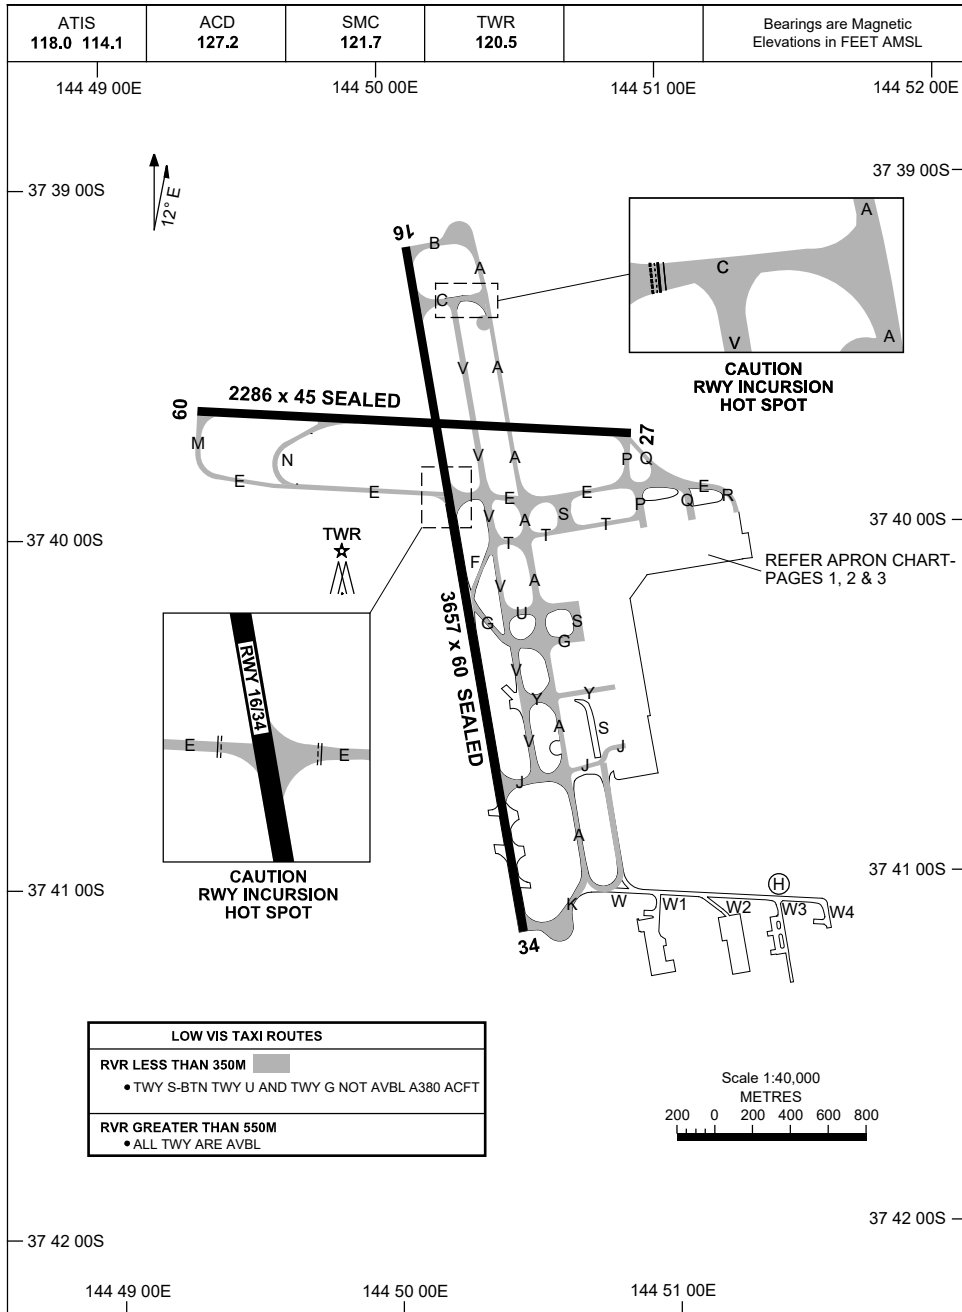

AERODROME GROUND MOVEMENT CHART - Page 3
MELBOURNE, VIC (YMML)

21 MAR 2024

Changes: VAR.

MMLAG04-178