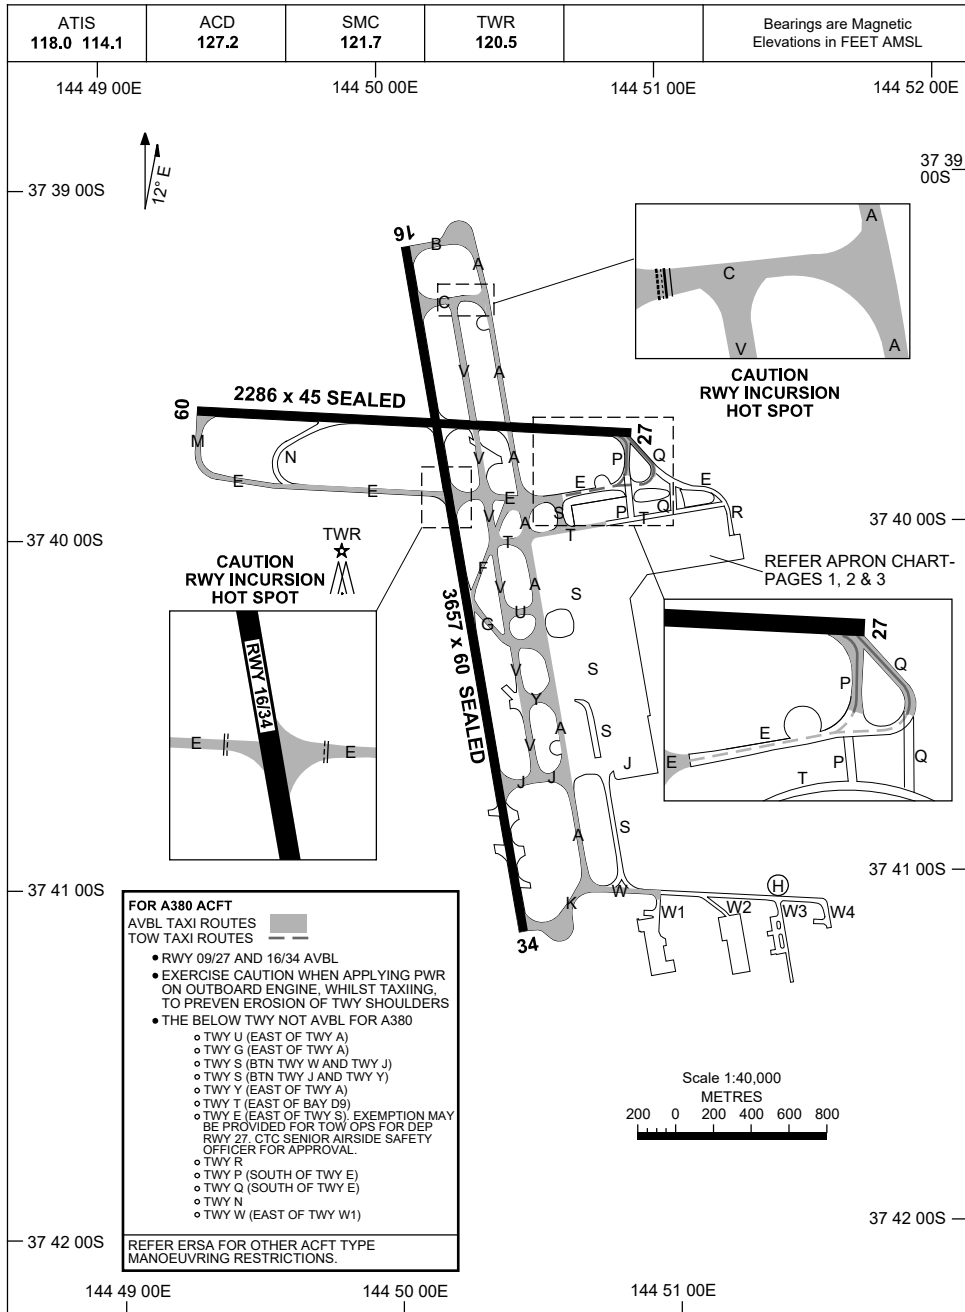

AERODROME GROUND MOVEMENT CHART - Page 2 MELBOURNE, VIC (YMML)

21 MAR 2024

Changes: VAR.

MMLAG02-178