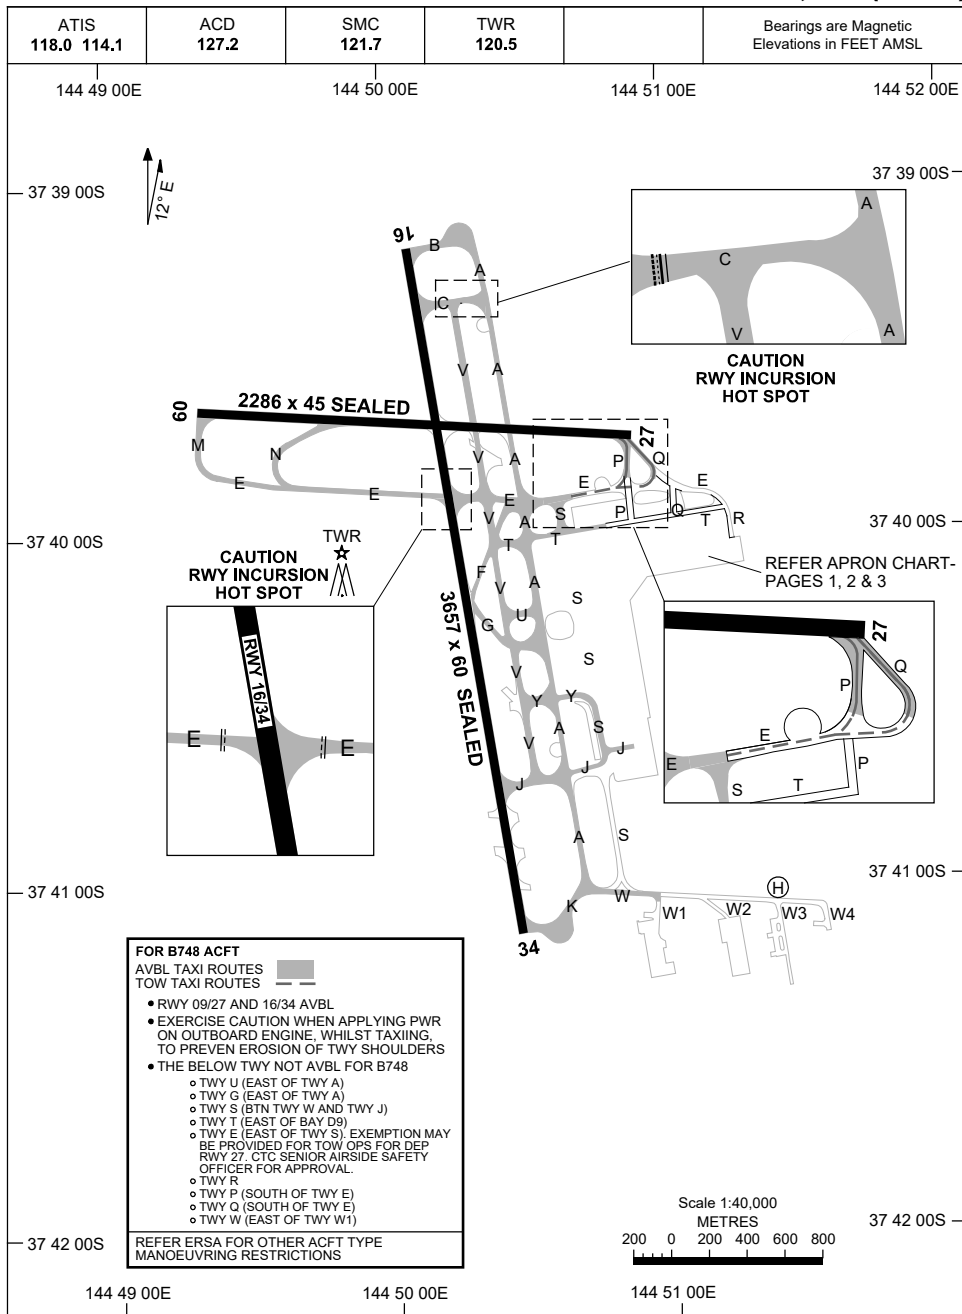

# AERODROME GROUND MOVEMENT CHART - Page 1

## MELBOURNE, VIC (YMML)

21 MAR 2024

Changes: VAR.

MMLAG01-178