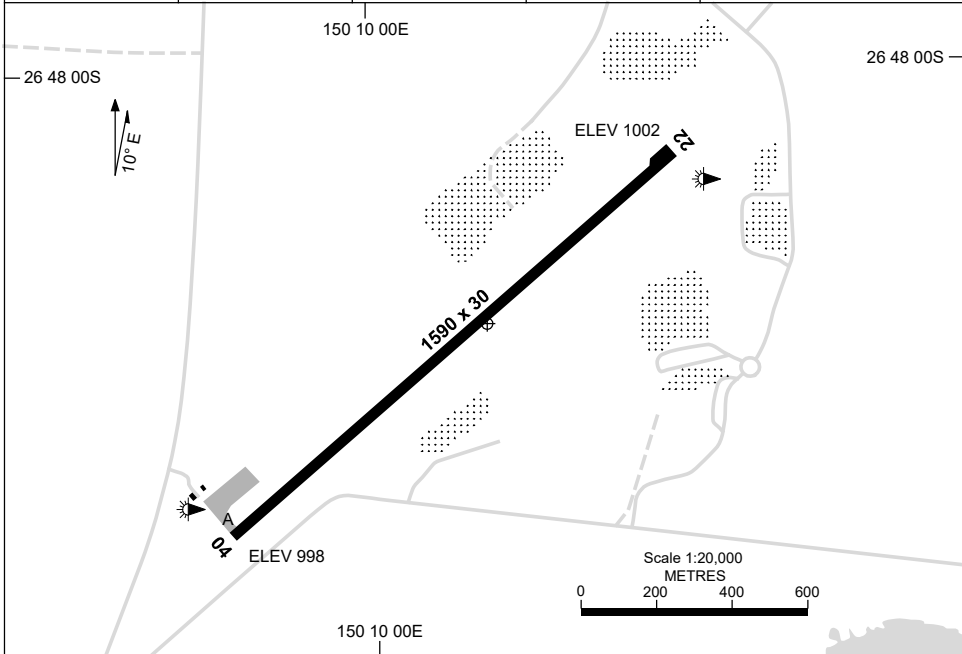

8 SEP 2022

AD ELEV 1002
26 48 22S 150 10 11E

AERODROME CHART
MILES, QLD (YMLS)

FIA BN CEN 123.95	CTAF+AFRU 126.35	AFRU+PAL 126.35	Bearings are Magnetic Elevations in FEET AMSL
----------------------	---------------------	--------------------	--

RWY	AERODROME LIGHTING	
		TAXIWAY : BLUE EDGE
04 ⁰⁴⁰	LIRL	
²²⁰ 22	LIRL	

NOTES

1. FIA FREQ 123.95 AVBL IN CIRCUIT.

Changes: SDBY SWITCH TIME, TWY LIGHTING.

MLSAD01-172